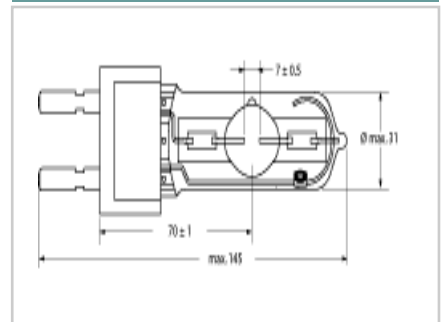

Product selected: BA 800 SE HR

Product Attributes	
Item description	BA 800 SE HR
Bulb shape	Single ended
Bulb finish / Light colour	Clear
Nominal wattage (W)	800
Nominal Voltage (V)	95
Cap	G22
Maximum Lamp length L [mm]	145
Diameter D [mm]	31
Colour temperature (K)	6000
Ordering Code	0023992

Product Image

Product line drawing (image)

Cap (image)