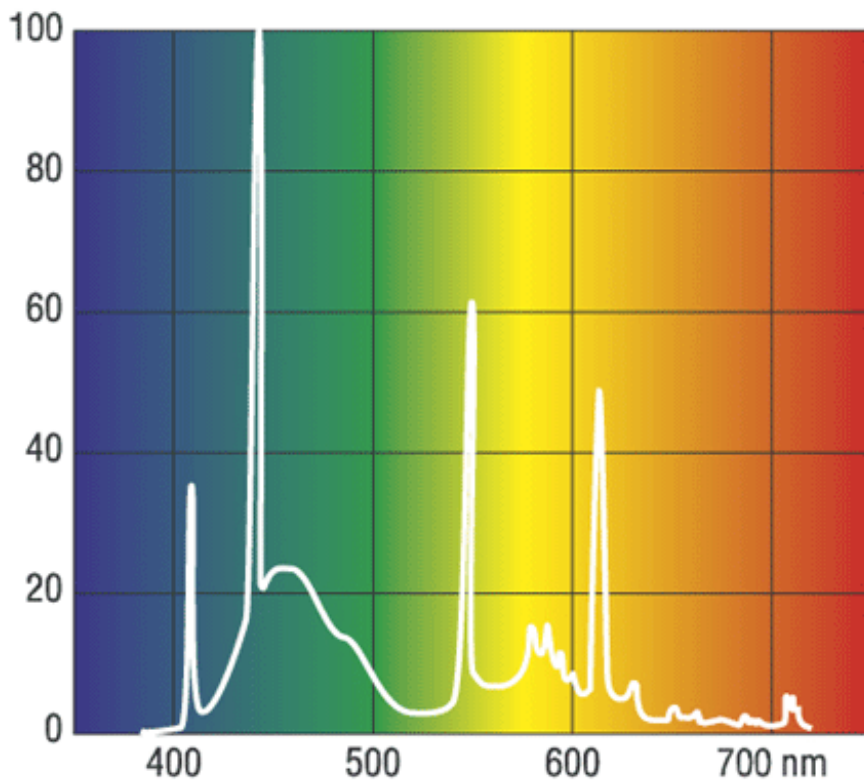

Aquastar T8

F25W/30/Aquastar

0002226

Physical data

Packaging outer height (cm)	15
Packaging single height (cm)	3
Lamp Diameter (mm) - D	T8
Lamp Length (mm) - C	756.4
Packaging outer length (cm)	79
Packaging single length (cm)	75.7
Length base to base (mm) - A	742.2
Length base to pin Min-Max - B	746.9-749.3
Packaging outer width (cm)	16
Packaging single width (cm)	3.2
Diameter (mm)	T8

CRI (Ra) = 48
Tc = 10000K