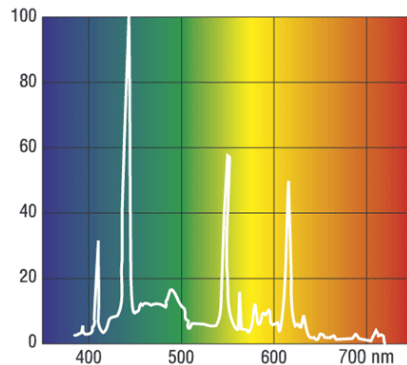

Features

- Excellent colour rendering (Ra98/Class 1A)
- Colour temperature: 6500 K

Product Image

Line Drawing

Product Attributes

Item description	F58W/172 Activa
Ordering Code	0002220
EAN code	5410288022208
Packing Quantity	25
Watt. (W)	58
Volt. (V)	110
Cap	G13
Max. Over. Length (mm)	1500
Diameter (mm)	26
Light output (lm)	3700
Bulb finish	Activa
CRI	1A

Lamp Cap

G13

T8 max. 25,78

T12 max. 36,52

Burning Position

Spectral Diagram

x = 0.313 CRI (Ra) = 98
y = 0.335 Tc = 6500K