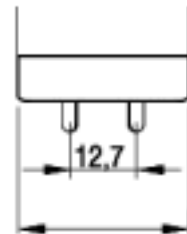

Features

- Excellent colour rendering (Ra98/Class 1A)
- Colour temperature: 6500 K

Product Image

Line Drawing

Product Attributes

Item description	F58W/172 Activa
Ordering Code	0002220
EAN code	5410288022208
Packing Quantity	25
Watt. (W)	58
Volt. (V)	110
Cap	G13
Max. Over. Length (mm)	1500
Diameter (mm)	26
Light output (lm)	3700
Bulb finish	Activa
CRI	1A

Lamp Cap

G13

T8 max. 25,78

T12 max. 36,52

Burning Position

Spectral Diagram

x = 0.313 CRI (Ra) = 98
y = 0.335 Tc = 6500K