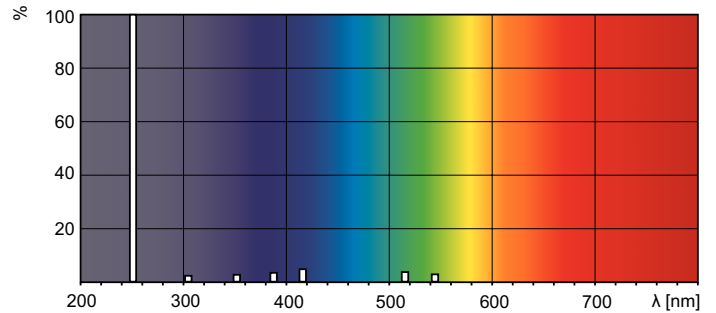

### Product data

General information		Voltage (Nom)	
Cap-Base	G13 [ Medium Bi-Pin Fluorescent]	48 V	
Main Application	Disinfection	Mechanical and housing	
Useful Life (Nom)	9000 h	Cap-Base Information	2 Pins
System Description	-	Bulb Shape	T26 [ T 26mm]
Light technical		Approval and application	
Color Code	TUV	Mercury (Hg) Content (Nom)	2.0 mg
Color Designation	- [ Not Specified]	UV	
Depreciation at Useful Lifetime	12 %	UV-C Radiation at 100 hr	7 W
Operating and electrical		Product data	
Power (Nom)	25 W	Full product code	871150064161840
Lamp Current (Nom)	0.612 A	Order product name	TUV 25W 1SL/25

## Dimensional drawing

Product	D (max)	A (max)	B (max)	B (min)	C (max)
TUV 25W 1SL/25	28 mm	437.4 mm	444.5 mm	442.1 mm	451.6 mm

TUV 25W 1SL/25

## Photometric data

XDPB\_XUTUVTLTD-Spectral power distribution B/W

XDPO\_XUTUVTLTD-Spectral power distribution Colour