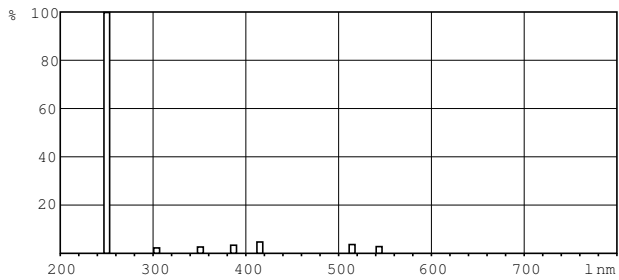

TUV T8

EAN/UPC - Product	8711500641618
Order code	928039404005
Numerator - Quantity Per Pack	1
Numerator - Packs per outer box	25

Material Nr. (12NC)	928039404005
Net Weight (Piece)	65.000 g

Dimensional drawing

Product	D (max)	A (max)	B (max)	B (min)	C (max)
TUV 25W 1SL/25	28 mm	437.4 mm	444.5 mm	442.1 mm	451.6 mm

TUV 25W 1SL/25

Photometric data

XDPB_XUTUVTLTD-Spectral power distribution B/W