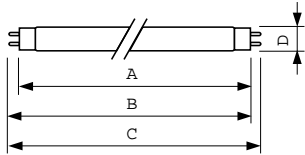

### Product data

General information		Voltage (Nom)	
Cap-Base	G13 [ Medium Bi-Pin Fluorescent]	48 V	
Main Application	Disinfection	Mechanical and housing	
Useful Life (Nom)	9000 h	Cap-Base Information	2 Pins
System Description	-	Bulb Shape	T26 [ T 26mm]
Light technical		Approval and application	
Color Code	TUV	Mercury (Hg) Content (Nom)	2.0 mg
Color Designation	- [ Not Specified]	UV	
Depreciation at Useful Lifetime	12 %	UV-C Radiation at 100 hr	7 W
Operating and electrical		Product data	
Power (Nom)	25 W	Full product code	871150064161840
Lamp Current (Nom)	0.612 A	Order product name	TUV 25W 1SL/25

## Dimensional drawing

Product	D (max)	A (max)	B (max)	B (min)	C (max)
TUV 25W 1SL/25	28 mm	437.4 mm	444.5 mm	442.1 mm	451.6 mm

TUV 25W 1SL/25