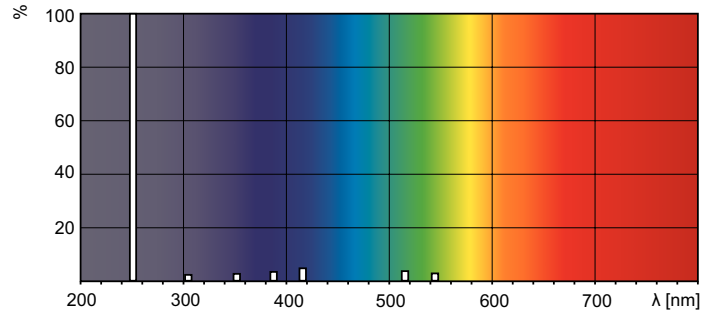

### Product data

General information		Voltage (Nom)	
Cap-Base	2G11 [ 2G11]	42 V	
Main Application	Disinfection	Mechanical and housing	
Useful Life (Nom)	9000 h	Cap-Base Information	4 Pins
System Description	High Output	Bulb Shape	2xT16
Light technical		Approval and application	
Color Code	TUV	Mercury (Hg) Content (Nom)	4.4 mg
Color Designation	- [ Not Specified]	UV	
Depreciation at Useful Lifetime	20 %	UV-C Radiation at 100 hr	8.5 W
Operating and electrical		Product data	
Power (Nom)	35 W	Full product code	871150088827340
Lamp Current (Nom)	0.85 A		

## Photometric data

XDPO\_XUTUVPLL-Spectral power distribution Colour