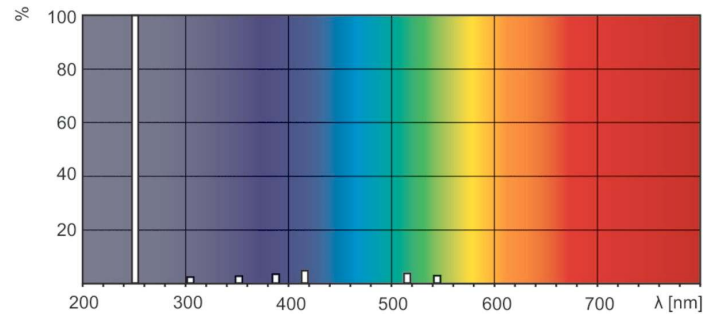

Product data

General information		Voltage (Nom)	
Cap-Base	G23 [G23]	46 V	
Main Application	Disinfection	Mechanical and housing	
Useful Life (Nom)	9000 h	Cap-Base Information	2 Pins
		Bulb Shape	2XT12
Light technical		Approval and application	
Color Code	TUV	Mercury (Hg) Content (Nom)	3.0 mg
Color Designation	- [Not Specified]	UV	
Depreciation at Useful Lifetime	20 %	UV-C Radiation at 100 hr	1.7 W
Operating and electrical		Product data	
Power (Nom)	7.1 W	Full product code	871829118825400
Lamp Current (Nom)	0.175 A		

TUV PL-S

Order product name	TUV PL-S 7W/2P 1CT/5X10CC
EAN/UPC - Product	8718291188254
Order code	927901104007
Numerator - Quantity Per Pack	1
Numerator - Packs per outer box	50

Material Nr. (12NC)	927901104007
Net Weight (Piece)	26.000 g

Dimensional drawing

Product	D1 (max)	D (max)	A (max)	B (max)	C (max)
TUV PL-S 7W/2P 1CT/5X10CC	13 mm	28 mm	97 mm	112.5 mm	135.5 mm

TUV PL-S 7W/2P 1CT/5X10CC

Photometric data

XDPB_XUTUVPLS-Spectral power distribution B/W