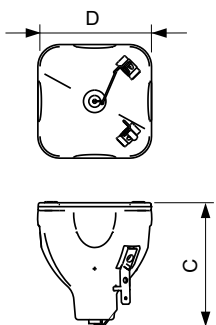

## Luminaire design requirements

Bulb Temperature (Max)	900 °C
Pinch Temperature (Max)	350 °C

## Dimensional drawing

MSD Platinum 16 R 1CT/8

Product	D (max)	O	C (max)
MSD Platinum 16 R 1CT/8	58.5 mm	1.3 mm	66.4 mm