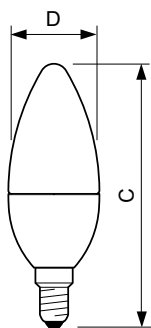

Product data

General Information		LLMF At End Of Nominal Lifetime (Nom)	
Cap-Base	E14 [E14]		70 %
Reddot Design Award Winner mark	Reddot Design Award Winner 2016	Operating and Electrical	
Nominal Lifetime (Nom)	25000 h	Input Frequency	50 to 60 Hz
Switching Cycle	50000X	Power (Rated) (Nom)	4 W
Technical Type	4-25W	Lamp Current (Nom)	25 mA
Light Technical		Wattage Equivalent	25 W
Color Code	822-827 [tunable warm white]	Starting Time (Nom)	0.5 s
Luminous Flux (Nom)	250 lm	Warm Up Time To 60% Light (Nom)	instant full light
Luminous Flux (Rated) (Nom)	250 lm	Power Factor (Nom)	0.7
Color Designation	Warm White (WW)	Voltage (Nom)	220-240 V
Correlated Color Temperature (Nom)	2200-2700 K	Temperature	
Luminous Efficacy (rated) (Nom)	65 lm/W	T-Case Maximum (Nom)	85 °C
Color Consistency	<6		
Color Rendering Index (Nom)	80		

Product Data

Full product code	871869645368100
Order product name	MASTER LEDcandle DT 4-25W E14 B38 CL
EAN/UPC - Product	8718696453681
Order code	929001139802
Numerator - Quantity Per Pack	1
Numerator - Packs per outer box	10
Material Nr. (12NC)	929001139802
Net Weight (Piece)	0.063 kg

Dimensional drawing

Product	D	C
MASTER LEDcandle DT 4-25W E14 B38 CL	38 mm	113 mm

LED DT 4-25W E14 2200-2700K B38 CL