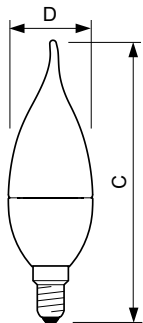

Product data

General Information		Operating and Electrical	
Cap base	E14 [E14]	Correlated colour temperature (nom.)	2200-2700 K
Red Dot Design Award winner mark	Reddot Design Award Winner 2016	Luminous efficacy (rated) (nom.)	75 lm/W
Nominal lifetime (nom.)	25000 h	Colour consistency	<6
Switching cycle	50000X	Color rendering index (nom.)	80
Technical type	6-40W	LLMF at end of nominal lifetime (nom.)	70 %
Colour code	822-827 [tunable warm white]	Input frequency	50 to 60 Hz
Luminous flux (nom.)	470 lm	Power (Rated) (Nom)	6 W
Luminous flux (rated) (nom.)	470 lm	Lamp current (nom.)	35 mA
Colour designation	Warm white (WW)	Wattage equivalent	40 W
		Starting time (nom.)	0.5 s

Product Data

Full product code	871869645354400
Order product name	MASTER LEDcandle DT 6-40W E14 BA38 CL
EAN/UPC – product	8718696453544
Order code	45354400
Local Code	MLED6WCANDT14FL
Numerator – quantity per pack	1
Numerator – packs per outer box	10
Material no. (12NC)	929001140502
Net weight (piece)	0.063 kg

Dimensional drawing

LED DT 6-40W E14 2200-2700K BA38 CL

Product	D	C
MASTER LEDcandle DT 6-40W E14 BA38 CL	38 mm	129 mm