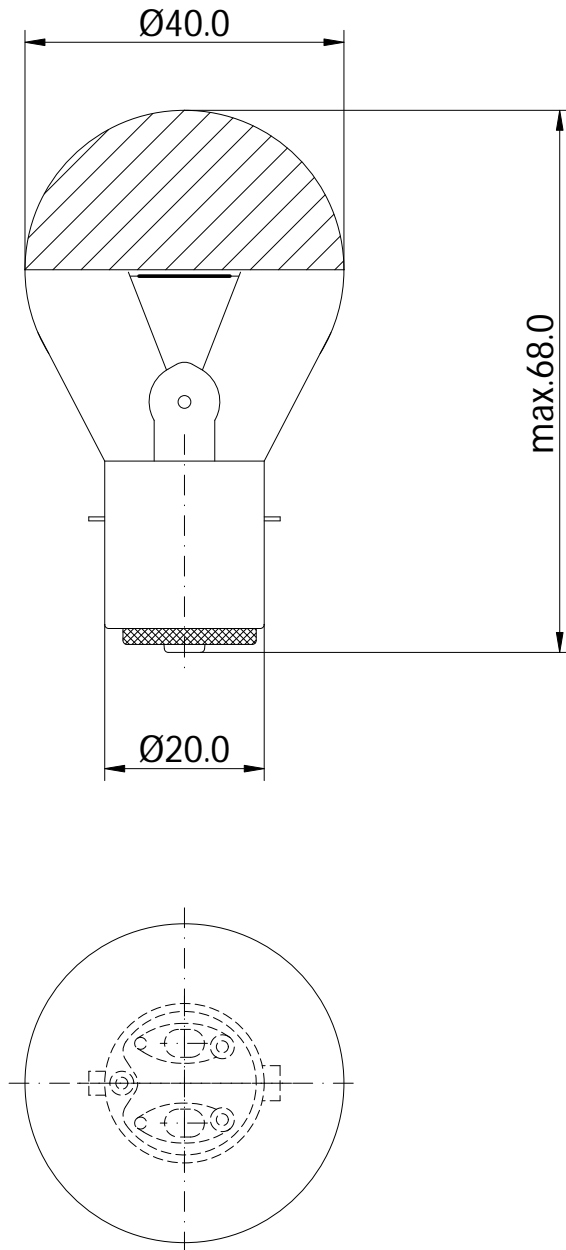

Drawings and descriptions only for information purpose. SiL Int. BV. disclaims all warranties without limitation.

REF.	VOLT	WATT / AMP	BASE	LMN	LM / W
936042	24	25	Ba20d/23	330	13,2
HRS	BRAND		APPLICATION		COMMENTS
600	DR. FISCHER GMBH		Operating Theatre		