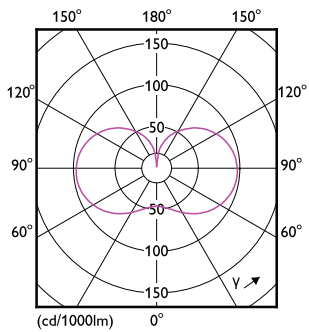

## Product data

Order product name	38GC/LED/850/ND EX39 BB 6/1
EAN/UPC - Product	046677578961
Order code	929003508804
Numerator - Quantity Per Pack	1

Numerator - Packs per outer box	6
Material Nr. (12NC)	929003508804
Net Weight (Piece)	0.220 kg

## Dimensional drawing

38GC/LED/850/ND EX39 BB 6/1

Product	D	C
38GC/LED/850/ND EX39 BB 6/1	91.5 mm	218 mm

## Photometric data

Light Distribution Diagram

Spectral Power Distribution Colour