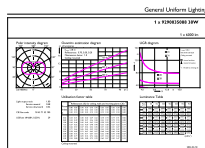

## Dimensional drawing

38GC/LED/850/ND EX39 BB 6/1

Product	D	C
38GC/LED/850/ND EX39 BB 6/1	91.5 mm	218 mm

## Photometric data

Light Distribution Diagram

Spectral Power Distribution Colour