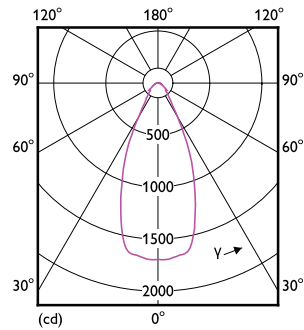

Product data

General Information	
Cap-Base	G53 [G53]
Nominal lifetime	40,000 hour(s)
Switching Cycle	50,000
Lighting Technology	LED
Light Technical	
Color Code	927 [CCT of 2700K]
Beam Angle (Nom)	45 degree(s)
Luminous Flux	1,500 lumen
Luminous Intensity (Nom)	2,100 cd
Color Designation	Warm White (WW)
Correlated Color Temperature (Nom)	2700 K
Luminous Efficacy (rated) (Nom)	75.00 lm/W
Color Consistency	<4
Color rendering index (CRI)	97
LLMF At End Of Nominal Lifetime (Nom)	70 %

Dimensional drawing

Product	D	C
MAS LEExpertColor 20-100W 927 AR111 45D	111 mm	62 mm

Photometric data

Accent Lighting Spots - MAS LEExpertColor 20-100W 927 AR111 45D

Light Distribution Diagram - MAS LEExpertColor 20-100W 927 AR111 45D