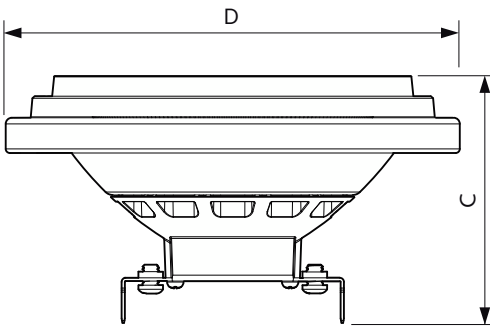

Dimensional drawing

Product	D	C
MAS LEExpertColor 20-100W 927 AR111 45D	111 mm	62 mm

Photometric data

Accent Lighting Spots - MAS LEExpertColor 20-100W 927 AR111 45D

Light Distribution Diagram - MAS LEExpertColor 20-100W 927 AR111 45D