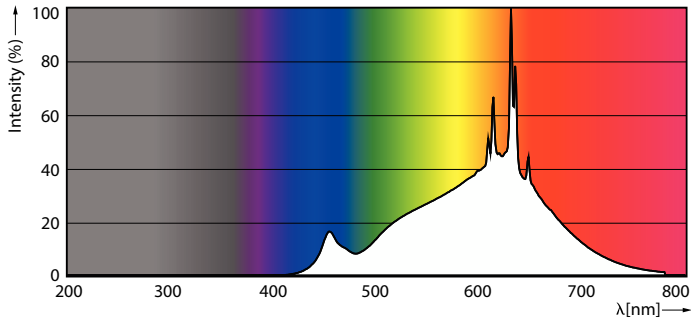

Product data

General Information	
Cap-Base	G53 [G53]
Nominal lifetime	40,000 hour(s)
Switching Cycle	50,000
Lighting Technology	LED
Light Technical	
Color Code	927 [CCT of 2700K]
Beam Angle (Nom)	45 degree(s)
Luminous Flux	1,500 lumen
Luminous Intensity (Nom)	2,100 cd
Color Designation	Warm White (WW)
Correlated Color Temperature (Nom)	2700 K
Luminous Efficacy (rated) (Nom)	75.00 lm/W
Color Consistency	<4
Color rendering index (CRI)	97
LLMF At End Of Nominal Lifetime (Nom)	70 %

Dimensional drawing

Product	D	C
MAS LEExpertColor 20-100W 927 AR111 45D	111 mm	62 mm

Photometric data

Accent Lighting Spots - MAS LEExpertColor 20-100W 927 AR111 45D

Light Distribution Diagram - MAS LEExpertColor 20-100W 927 AR111 45D

MASTER LEDspot ExpertColor AR111

Photometric data

Spectral Power Distribution Colour - MAS LEExpertColor 20-100W 927 AR111 45D

Lifetime

Life Expectancy Diagram - MAS LEExpertColor 20-100W 927 AR111 45D

Lumen Maintenance Diagram - MAS LEExpertColor 20-100W 927 AR111 45D