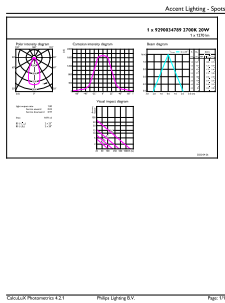

Order product name	MAS LEExpertColor 20-100W 927 AR111 45D
Order code	929003478908
Numerator - Quantity Per Pack	1
Numerator - Packs per outer box	6
Material number (12NC)	929003478908
Full product name	MAS LEExpertColor 20-100W 927 AR111 45D
EAN/UPC - Case	8719514448803

Dimensional drawing

Product	D	C
MAS LEExpertColor 20-100W 927 AR111 45D	111 mm	62 mm

Photometric data

Accent Lighting Spots - MAS LEExpertColor 20-100W 927 AR111 45D

Light Distribution Diagram - MAS LEExpertColor 20-100W 927 AR111 45D