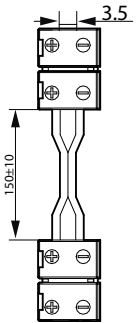

Corepro LED Strip

LS corner connector IP20 50pcs EU

A complete family that are bright, slim, safe & reliable. Choose the best fit for every projects, from 4 lumen packs/wattages, and 4 CCTs, and enjoy easy installation with slimness

Product data

General information	
Cable	Cable 0.3 m without plug
Mechanical and housing	
Overall length	182 mm
Overall width	11.06 mm
Overall height	4.3 mm
Product data	
Full product code	871951435499900

Order product name	LS corner connector IP20 50pcs EU
EAN/UPC - Product	8719514355002
Order code	929003167702
Numerator - Quantity Per Pack	1
Numerator - Packs per outer box	6
Material Nr. (12NC)	929003167702
Net Weight (Piece)	0.003 kg

Corepro LED Strip

Dimensional drawing

LS corner connector IP20 50pcs EU