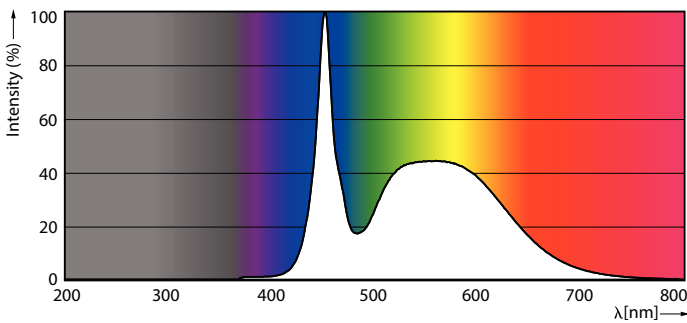

Photometric data

LEDtube MAS EU 36W G5 5600lm 865-POC

LEDtube MAS EU 36W G5 5600lm 865-GUL