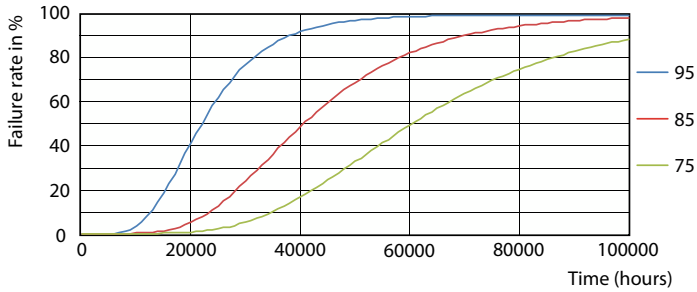

LEDtube MAS EU 36W G5 5600lm 865-GUL

MASTER LEDtube InstantFit HF T5

Photometric data

LEDtube MAS EU 36W G5 5200lm-LDD

Lifetime

LEDtube 60K 7595 FailureRate-LED

LEDtube MAS EU 36W 60K LumenVsTc-LMP

LEDtube 60K 7595 LifetimeVsTc-LED