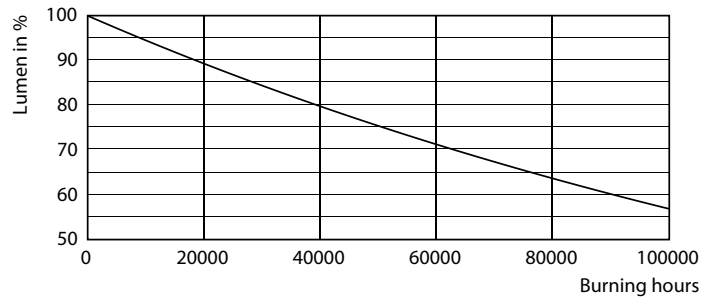

Product data

General information		Operating and electrical	
Cap-Base	G5 [G5]	Input Frequency	30K to 100K Hz
EU RoHS compliant	Yes	Power (Nom)	36 W
Nominal Lifetime (Nom)	60000 h	Lamp Current (Max)	850 mA
Switching Cycle	50000X	Lamp Current (Min)	450 mA
Flux measurement reference	Sphere	Starting Time (Nom)	0.5 s
		Warm Up Time to 60% Light (Nom)	0.5 s
		Power Factor (Nom)	0.9
		Voltage (Nom)	55-85 V
Light technical		Temperature	
Color Code	865 [CCT of 6500K]	T-Ambient (Max)	45 °C
Beam Angle (Nom)	200 °	T-Ambient (Min)	-20 °C
Luminous Flux (Nom)	5600 lm	T-Storage (Max)	65 °C
Color Designation	Cool Daylight	T-Storage (Min)	-40 °C
Correlated Color Temperature (Nom)	6500 K	T-Case Maximum (Nom)	75 °C
Luminous Efficacy (rated) (Nom)	155.00 lm/W		
Color Consistency	<6		
Color Rendering Index (Nom)	80		
LLMF At End Of Nominal Lifetime (Nom)	70 %		

LEDtube MAS EU 36W G5 5600lm 865-GUL

MASTER LEDtube InstantFit HF T5

Photometric data

LEDtube MAS EU 36W G5 5200lm-LDD

Lifetime

LEDtube 60K 7595 FailureRate-LED

LEDtube MAS EU 36W 60K LumenVsTc-LMP

LEDtube 60K 7595 LifetimeVsTc-LED