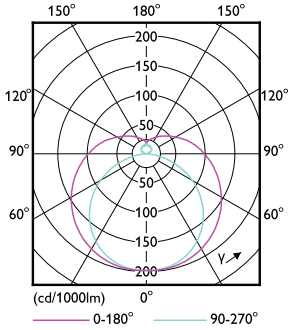

MASTER LEDtube InstantFit HF T5

Photometric data

LEDtube MAS EU 36W G5 5200lm-LDD