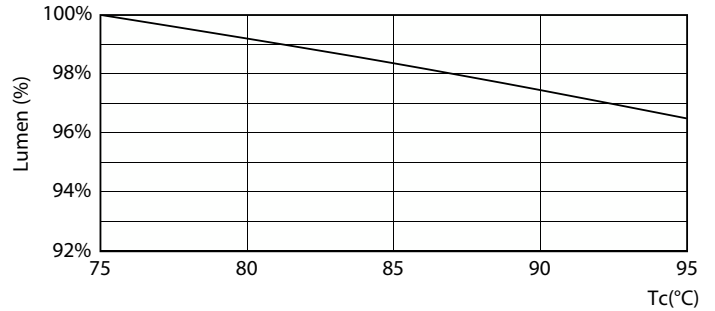

LEDtube MAS EU 36W G5 5600lm 865-GUL

MASTER LEDtube InstantFit HF T5

Photometric data

LEDtube MAS EU 36W G5 5200lm-LDD

Lifetime

LEDtube 60K 7595 FailureRate-LED

LEDtube MAS EU 36W 60K LumenVsTc-LMP

LEDtube 60K 7595 LifetimeVsTc-LED