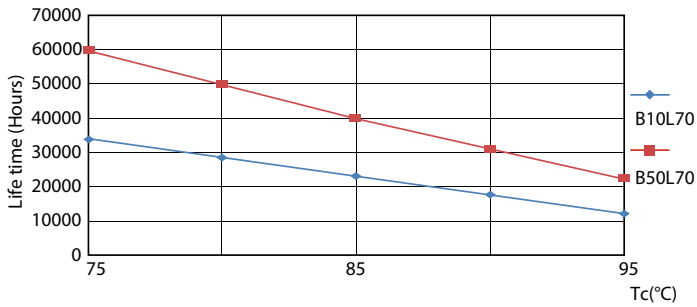

Product data

General information		Operating and electrical	
Cap-Base	G5 [G5]	Input Frequency	30K to 100K Hz
EU RoHS compliant	Yes	Power (Nom)	36 W
Nominal Lifetime (Nom)	60000 h	Lamp Current (Max)	850 mA
Switching Cycle	50000X	Lamp Current (Min)	450 mA
Flux measurement reference	Sphere	Starting Time (Nom)	0.5 s
		Warm Up Time to 60% Light (Nom)	0.5 s
		Power Factor (Nom)	0.9
		Voltage (Nom)	55-85 V
Light technical		Temperature	
Color Code	865 [CCT of 6500K]	T-Ambient (Max)	45 °C
Beam Angle (Nom)	200 °	T-Ambient (Min)	-20 °C
Luminous Flux (Nom)	5600 lm	T-Storage (Max)	65 °C
Color Designation	Cool Daylight	T-Storage (Min)	-40 °C
Correlated Color Temperature (Nom)	6500 K	T-Case Maximum (Nom)	75 °C
Luminous Efficacy (rated) (Nom)	155.00 lm/W		
Color Consistency	<6		
Color Rendering Index (Nom)	80		
LLMF At End Of Nominal Lifetime (Nom)	70 %		

LEDtube MAS EU 36W G5 5600lm 865-GUL

MASTER LEDtube InstantFit HF T5

Photometric data

LEDtube MAS EU 36W G5 5200lm-LDD

Lifetime

LEDtube 60K 7595 FailureRate-LED

LEDtube MAS EU 36W 60K LumenVsTc-LMP

LEDtube 60K 7595 LifetimeVsTc-LED