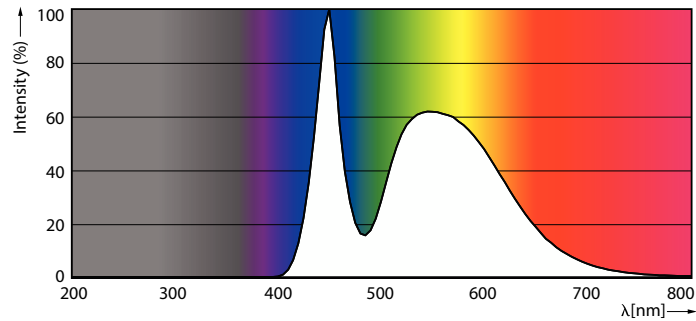

Photometric data

General Uniform Lighting

LEDtube ECO RCA 9W G13 850lm 765-POC

LEDtube ECO RCA 9W G13 850lm 765-GUL