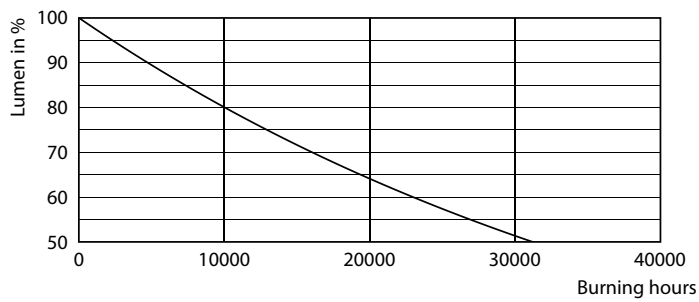

LEDtube 15K