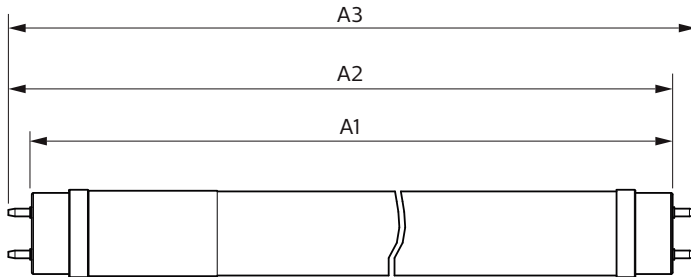

Ecofit Ledtubes T8

Energy Consumption kWh/1000 h	9 kWh
Product data	
Full product code	871951441174600
Order product name	Ledtube DE 600mm 9W 765 T8 G13 RCA
EAN/UPC - Product	8719514411746
Order code	929003147337

Numerator - Quantity Per Pack	1
Numerator - Packs per outer box	25
Material Nr. (12NC)	929003147337
Net Weight (Piece)	0.160 kg

Dimensional drawing

Product	D1	D2	A1	A2	A3
Ledtube DE 600mm 9W 765 T8 G13 RCA	25.7 mm	28 mm	588.5 mm	595.5 mm	602.5 mm

Ledtube DE 600mm 9W 765 T8 G13 RCA