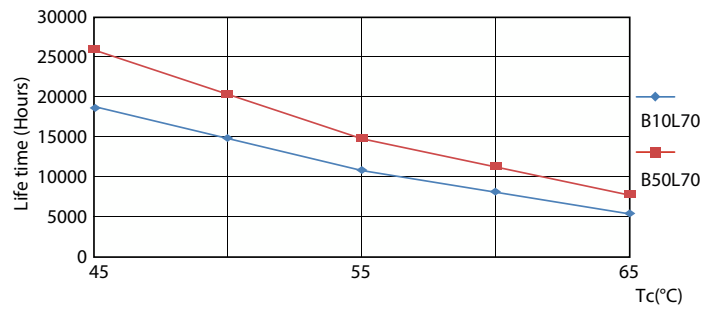

LEDtube 15K 4565 LifetimeVsTc-LED

LEDtube 15K 4565 FailureRate-LED