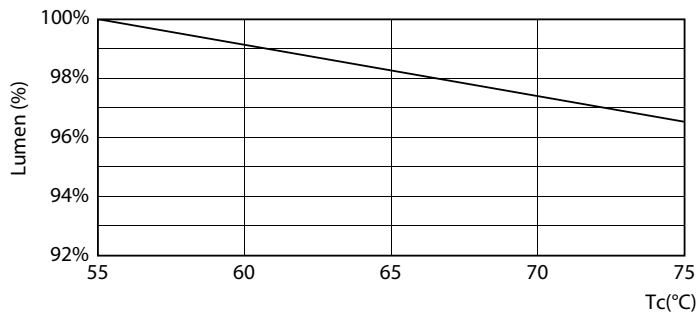

LEDtube ECO RCA 18W 15K LumenVsTc-LMP