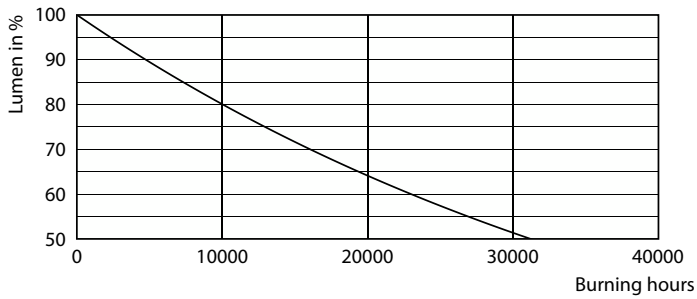

LEDtube 15K