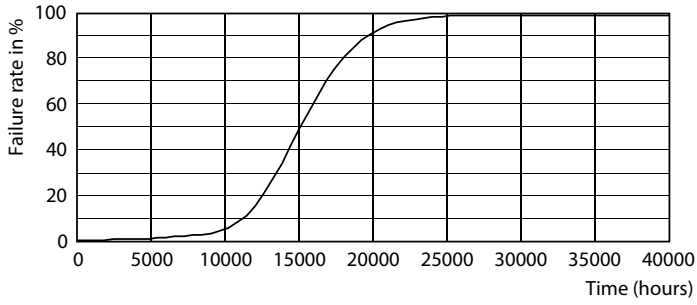

Ecofit Ledtubes T8

Lifetime

LEDtube 15K