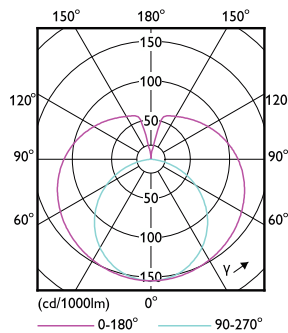

Photometric data

LEDtube ECO RCA 9W G13 850lm-LDD