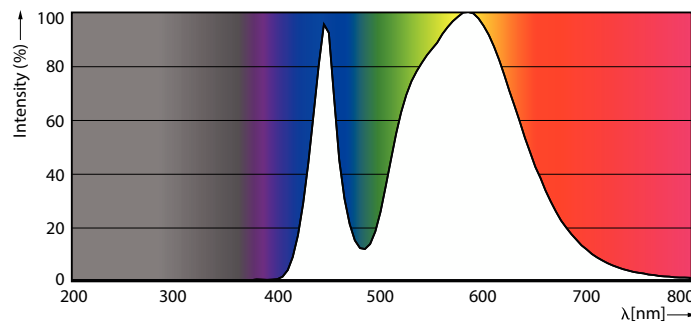

LEDtube ECO RCA 9W G13 850lm 740-POC