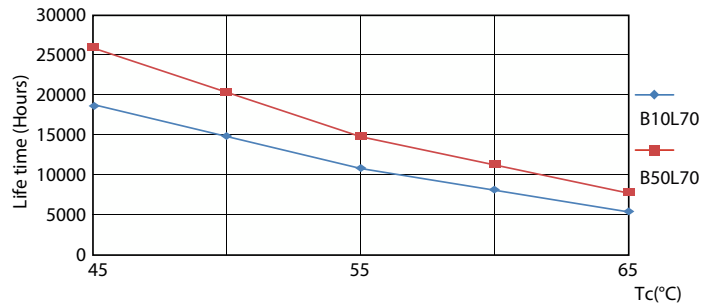

LEDtube 15K 4565 LifetimeVsTc-LED

LEDtube 15K 4565 FailureRate-LED