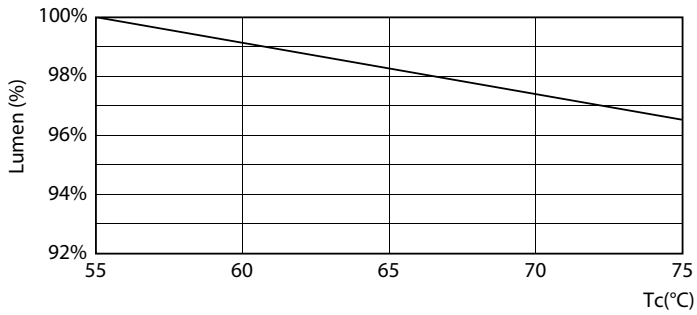

LEDtube ECO RCA 18W 15K LumenVsTc-LMP