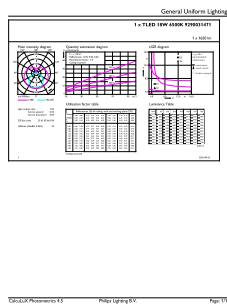

### Product data

General information		Temperature	
Cap-Base	G13 [ Medium Bi-Pin Fluorescent]	Warm Up Time to 60% Light (Nom)	0.5 s
EU RoHS compliant	Yes	Power Factor (Nom)	0.5
Nominal Lifetime (Nom)	15000 h	Voltage (Nom)	220–240 V
Switching Cycle	50000X	<b>Temperature</b>	
<b>Light technical</b>		T-Ambient (Max)	45 °C
Color Code	765 [ CCT of 6500K]	T-Ambient (Min)	-20 °C
Beam Angle (Nom)	240 °	T-Storage (Max)	65 °C
Luminous Flux (Nom)	1650 lm	T-Storage (Min)	-40 °C
Color Designation	Cool Daylight	T-Case Maximum (Nom)	55 °C
Correlated Color Temperature (Nom)	6500 K	<b>Controls and dimming</b>	
Luminous Efficacy (rated) (Nom)	91.00 lm/W	Dimmable	No
Color Consistency	<7	<b>Mechanical and housing</b>	
Color Rendering Index (Nom)	70	Product Length	1200 mm
LLMF At End Of Nominal Lifetime (Nom)	70 %	Bulb Shape	Tube, double-ended
<b>Operating and electrical</b>		<b>Approval and application</b>	
Input Frequency	50 to 60 Hz	Energy Saving Product	Yes
Power (Nom)	18 W	Approval Marks	RoHS compliance
Lamp Current (Nom)	130 mA		
Starting Time (Nom)	0.5 s		

## Dimensional drawing

Ledtube DE 1200mm 18W 765 T8 G13 RCA

Product	D1	D2	A1	A2	A3
Ledtube DE 1200mm 18W 765 T8 G13 RCA	25.7 mm	28 mm	1198 mm	1205 mm	1212 mm

## Photometric data

LEDtube ECO RCA 18W G13 1650lm 765-GUL

LEDtube ECO RCA 18W G13 1650lm 765-POC

LEDtube ECO RCA 18W G13 1650lm-LDD