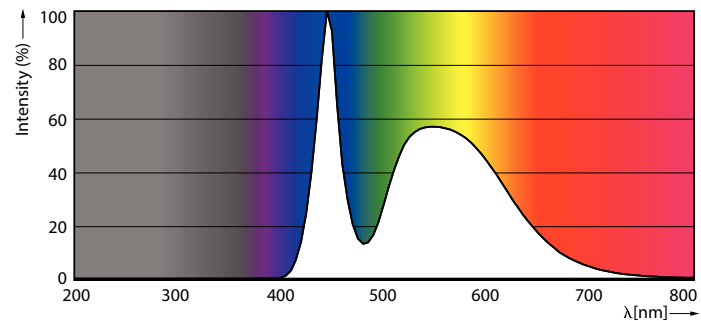

LEDtube ECO RCA 18W G13 1650lm 765-POC