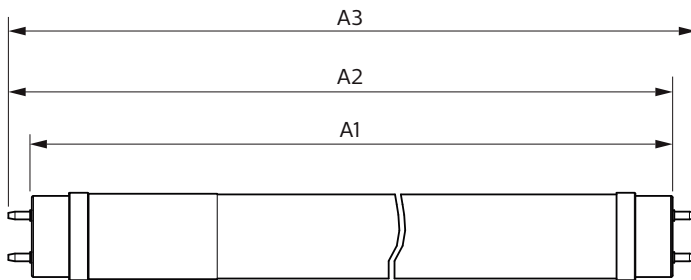

Ecofit Ledtubes T8

Energy Consumption kWh/1000 h	18 kWh
Product data	
Full product code	871951441170800
Order product name	Ledtube DE 1200mm 18W 765 T8 G13 RCA
EAN/UPC - Product	8719514411708
Order code	929003147137

Numerator - Quantity Per Pack	1
Numerator - Packs per outer box	25
Material Nr. (12NC)	929003147137
Net Weight (Piece)	0.225 kg

Dimensional drawing

Ledtube DE 1200mm 18W 765 T8 G13 RCA

Product	D1	D2	A1	A2	A3
Ledtube DE 1200mm 18W 765 T8 G13 RCA	25.7 mm	28 mm	1198 mm	1205 mm	1212 mm