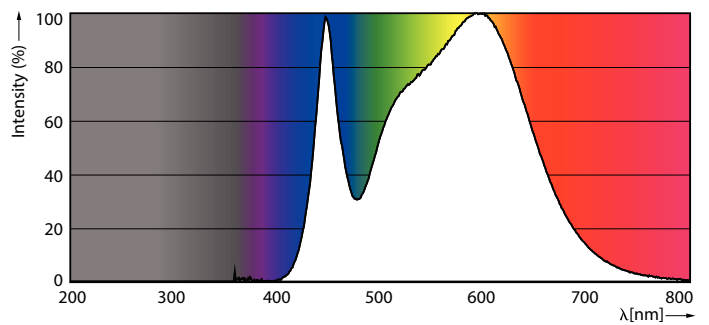

LEDtube ECO SLR 16W G13 1600lm 840-POC