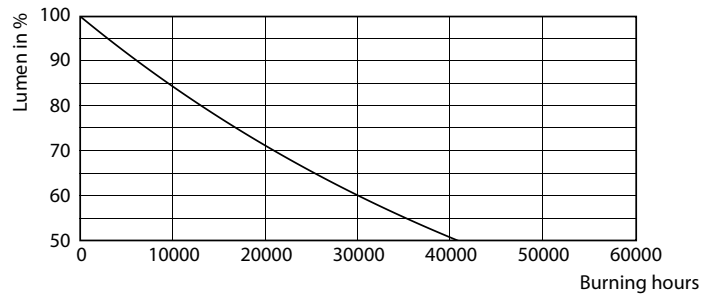

## Lifetime

LEDtube ECO SLR 16W 20K FailureRate-LED

LEDtube ECO SLR 8W 20K LumenVsTc-LMP

LEDtube 20K-LED

LEDtube 20K-LMP