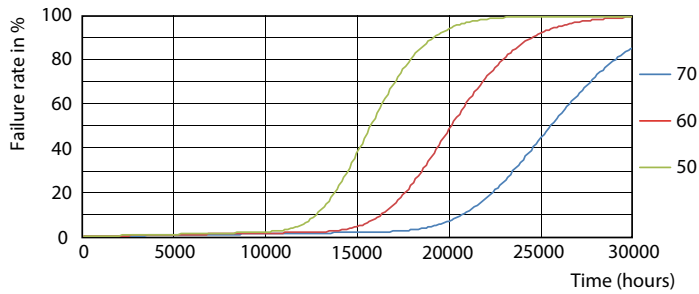

Ecofit Ledtubes T8

Photometric data

© 2022 Philips Lighting B.V. Page 10 of 11

LEDtube ECO SLR 19,5W G13 2000lm 840-GUL

Lifetime