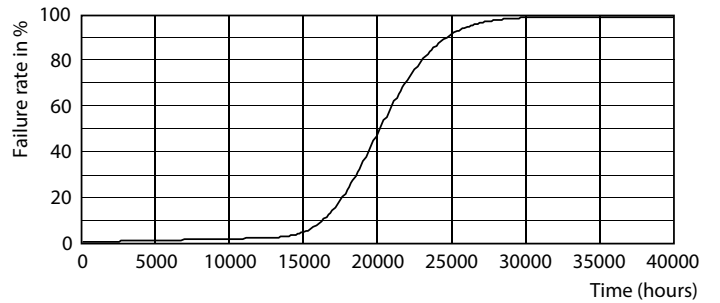

LEDtube 20K-LED