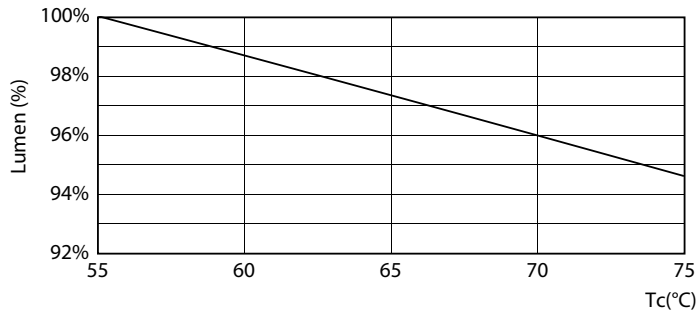

LEDtube ECO SLR 16W 20K FailureRate-LED

LEDtube ECO SLR 8W 20K LumenVsTc-LMP