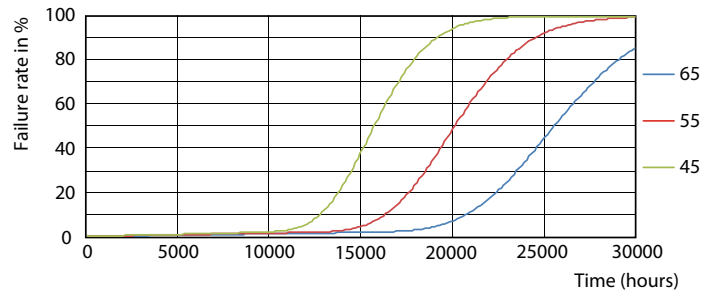

Ecofit Ledtubes T8

Photometric data

© 2021 Philips Lighting B.V. Page 1/11

LEDtube ECO SLR 8W G13 800lm 840-GUL

Lifetime

LEDtube ECO SLR 8W 20K LifetimeVsTc-LED