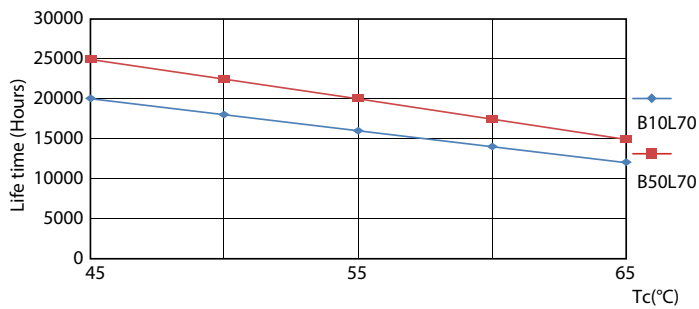

Ecofit Ledtubes T8

Photometric data

© 2021 Philips Lighting B.V. Page 1/11

LEDtube ECO SLR 8W G13 800lm 840-GUL

Lifetime

LEDtube ECO SLR 8W 20K LifetimeVsTc-LED