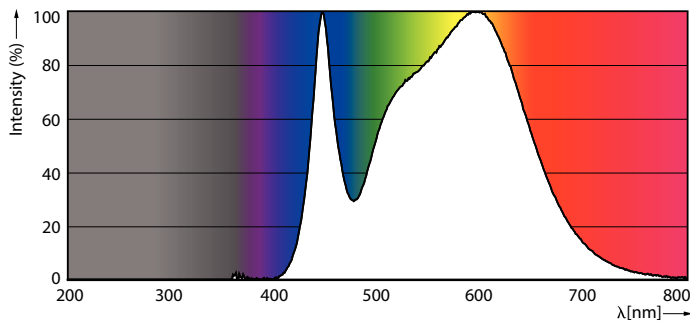

Photometric data

LEDtube ECO SLR 8W G13 800lm 840-POC