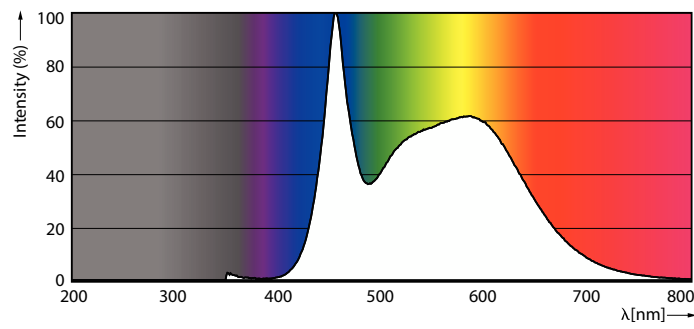

Classic filament LED candles and lusters

Numerator - Quantity Per Pack	1
Numerator - Packs per outer box	10
Material Nr. (12NC)	929003068448

Net Weight (Piece)	0.015 kg

Dimensional drawing

Product	D	C
LEDClassic 4.5W B11 E12 850 CL ND 3CT/10	35 mm	99 mm

Photometric data

LEDClassic LATAM 4,5W B11 E12 850 CL-POC