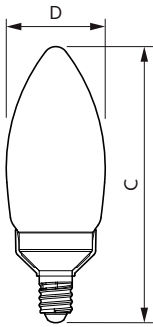

Classic filament LED candles and lusters

Numerator - Quantity Per Pack	1
Numerator - Packs per outer box	10
Material Nr. (12NC)	929003068448

Net Weight (Piece)	0.015 kg

Dimensional drawing

LEDClassic 4.5W B11 E12 850 CL ND 3CT/10

Product	D	C
LEDClassic 4.5W B11 E12 850 CL ND 3CT/10	35 mm	99 mm