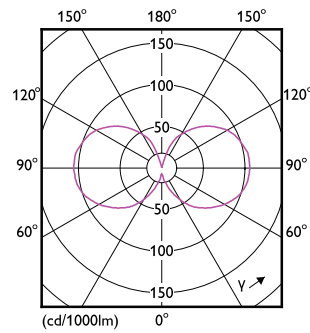

LEDClassic LATAM B11 4,5W E12 850 CL-LDD

LEDClassic LATAM 4,5W B11 E12 850 CL-GUL