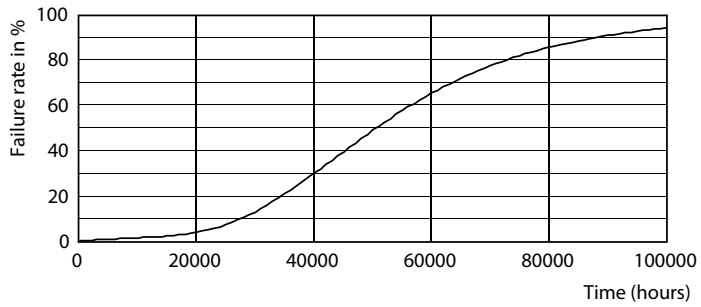

UltraEfficient LED bulb

MAS LEDBulbND4-60W E27 840 A60 CL G EELA

This is the most efficient LED bulb from Signify. 210lm/W helps to concrete the company statement of sustainability. 50000 hour lifetime helps to extend the replacement cycle to reduce the waste. This is not only the high SPEC product, but also keep the light quality of Philips brand

Product data

General information	
Cap-Base	E27 [E27]
EU RoHS compliant	Yes
Nominal Lifetime (Nom)	50000 h
Switching Cycle	50000X
Flux measurement reference	Sphere

Light technical	
Color Code	840 [CCT of 4000K]
Luminous Flux (Nom)	840 lm
Color Designation	Cool White (CW)
Correlated Color Temperature (Nom)	4000 K
Luminous Efficacy (rated) (Nom)	210.00 lm/W
Color Consistency	<6
Color Rendering Index (Nom)	80
LLMF At End Of Nominal Lifetime (Nom)	70 %

Operating and electrical	
Input Frequency	50 to 60 Hz
Power (Nom)	4 W

Temperature	
T-Case Maximum (Nom)	35 °C

Controls and dimming	
Dimmable	No

Mechanical and housing	
Bulb Finish	Clear
Bulb Shape	A60 [A 60mm]

Approval and application	
Energy Efficiency Class	A
Energy Consumption kWh/1000 h	4 kWh

UltraEfficient LED bulb

Lifetime

50K

50K