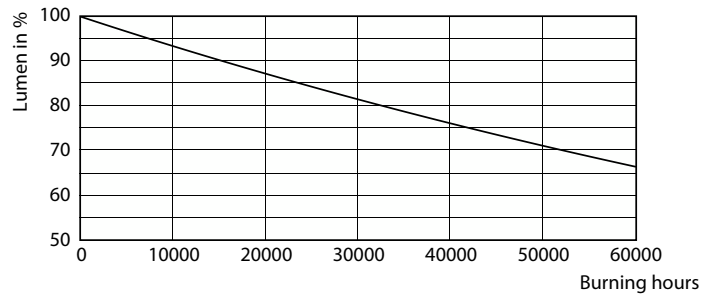

UltraEfficient LED bulb

MAS LEDBulbND4-60W E27 840 A60 CL G EELA

This is the most efficient LED bulb from Signify. 210lm/W helps to concrete the company statement of sustainability. 50000 hour lifetime helps to extend the replacement cycle to reduce the waste. This is not only the high SPEC product, but also keep the light quality of Philips brand

Product data

General information	
Cap-Base	E27 [E27]
EU RoHS compliant	Yes
Nominal Lifetime (Nom)	50000 h
Switching Cycle	50000X
Flux measurement reference	Sphere

Light technical	
Color Code	840 [CCT of 4000K]
Luminous Flux (Nom)	840 lm
Color Designation	Cool White (CW)
Correlated Color Temperature (Nom)	4000 K
Luminous Efficacy (rated) (Nom)	210.00 lm/W
Color Consistency	<6
Color Rendering Index (Nom)	80
LLMF At End Of Nominal Lifetime (Nom)	70 %

Operating and electrical	
Input Frequency	50 to 60 Hz
Power (Nom)	4 W

Temperature	
T-Case Maximum (Nom)	35 °C

Controls and dimming	
Dimmable	No

Mechanical and housing	
Bulb Finish	Clear
Bulb Shape	A60 [A 60mm]

Approval and application	
Energy Efficiency Class	A
Energy Consumption kWh/1000 h	4 kWh

UltraEfficient LED bulb

Lifetime

50K

50K