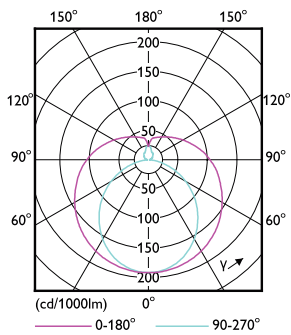

Product data

General information		Operating and electrical	
Cap-Base	G5 [G5]	Input Frequency	50 to 60 Hz
EU RoHS compliant	Yes	Power (Nom)	16.5 W
Nominal Lifetime (Nom)	50000 h	Lamp Current (Nom)	85 mA
Switching Cycle	200000X	Starting Time (Nom)	0.5 s
Flux measurement reference	Sphere	Warm Up Time to 60% Light (Nom)	0.5 s
Light technical		Power Factor (Nom)	0.92
Color Code	830 [CCT of 3000K]	Voltage (Nom)	220-240 V
Beam Angle (Nom)	200 °	Temperature	
Luminous Flux (Nom)	2300 lm	T-Ambient (Max)	45 °C
Color Designation	White (WH)	T-Ambient (Min)	-20 °C
Correlated Color Temperature (Nom)	3000 K	T-Storage (Max)	65 °C
Luminous Efficacy (rated) (Nom)	139.00 lm/W	T-Storage (Min)	-40 °C
Color Consistency	<6	T-Case Maximum (Nom)	70 °C
Color Rendering Index (Nom)	80		
LLMF At End Of Nominal Lifetime (Nom)	70 %		

Dimensional drawing

MASTER LEDtube 1200mm HE 16.5W 830 T5 EU

Product	D1	D2	A1	A2	A3
MASTER LEDtube 1200mm HE 16.5W 830 T5 EU	15.8 mm	19 mm	1149 mm	1156.1 mm	1163.2 mm

Photometric data

LEDtube MAS 8W G5 1000lm