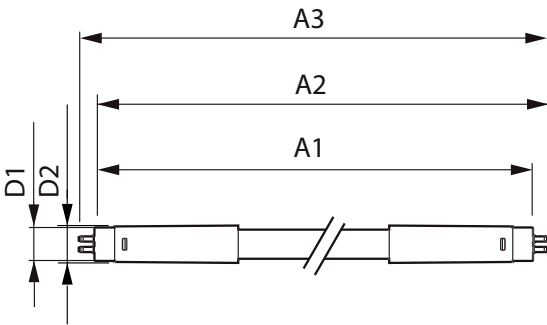

Product data

General information		Operating and electrical	
Cap-Base	G5 [G5]	Input Frequency	50 to 60 Hz
EU RoHS compliant	Yes	Power (Nom)	16.5 W
Nominal Lifetime (Nom)	50000 h	Lamp Current (Nom)	85 mA
Switching Cycle	200000X	Starting Time (Nom)	0.5 s
Flux measurement reference	Sphere	Warm Up Time to 60% Light (Nom)	0.5 s
Light technical		Power Factor (Nom)	0.92
Color Code	830 [CCT of 3000K]	Voltage (Nom)	220-240 V
Beam Angle (Nom)	200 °	Temperature	
Luminous Flux (Nom)	2300 lm	T-Ambient (Max)	45 °C
Color Designation	White (WH)	T-Ambient (Min)	-20 °C
Correlated Color Temperature (Nom)	3000 K	T-Storage (Max)	65 °C
Luminous Efficacy (rated) (Nom)	139.00 lm/W	T-Storage (Min)	-40 °C
Color Consistency	<6	T-Case Maximum (Nom)	70 °C
Color Rendering Index (Nom)	80		
LLMF At End Of Nominal Lifetime (Nom)	70 %		

MASTER LEDtube Mains T5

Controls and dimming

Dimmable	No
----------	----

Mechanical and housing

Bulb Finish	Frosted
Bulb Material	Glass
Product Length	1200 mm
Bulb Shape	Tube, double-ended

Approval and application

Product data

Full product code	871951433431100
Order product name	MASTER LEDtube 1200mm HE 16.5W 830 T5 EU
EAN/UPC - Product	8719514334311
Order code	929003044402
Numerator - Quantity Per Pack	1
Numerator - Packs per outer box	10
Material Nr. (12NC)	929003044402
Net Weight (Piece)	0.215 kg

Dimensional drawing

MASTER LEDtube 1200mm HE 16.5W 830 T5 EU

Product	D1	D2	A1	A2	A3
MASTER LEDtube 1200mm HE 16.5W 830 T5 EU	15.8 mm	19 mm	1149 mm	1156.1 mm	1163.2 mm

Photometric data

LEDtube MAS 8W G5 1000lm