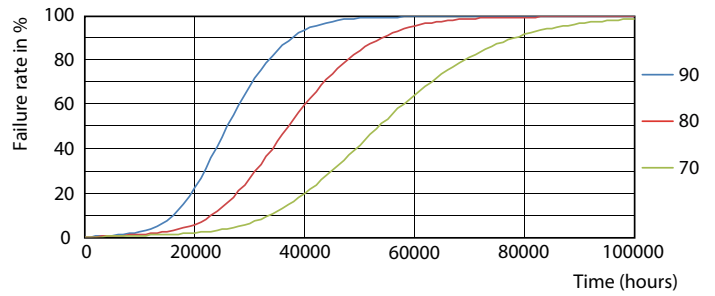

LEDtube MAS G3 16,5W G13 2300lm 830-GUL

MASTER LEDtube Mains T5

Photometric data

LEDtube MAS G3 16,5W G13 2300lm 830-POC

Lifetime

Life Expectancy Diagram

LEDtube MAS 1 26W 50K LifetimeVsTc-LED

LEDtube MAS G3 8W 50K LumenVsTc-LMP