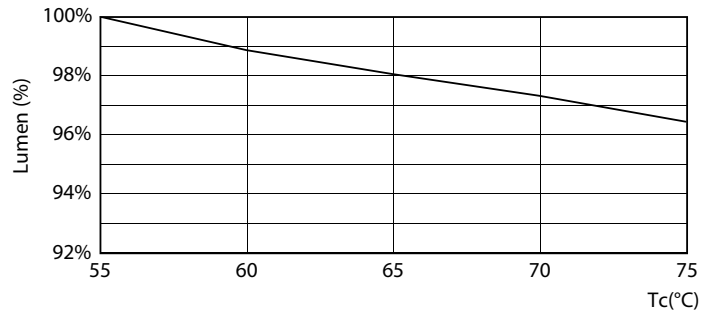

Product data

General information		Operating and electrical	
Cap-Base	G5 [G5]	Input Frequency	50 to 60 Hz
EU RoHS compliant	Yes	Power (Nom)	16.5 W
Nominal Lifetime (Nom)	50000 h	Lamp Current (Nom)	85 mA
Switching Cycle	200000X	Starting Time (Nom)	0.5 s
Flux measurement reference	Sphere	Warm Up Time to 60% Light (Nom)	0.5 s
Light technical		Power Factor (Nom)	0.92
Color Code	830 [CCT of 3000K]	Voltage (Nom)	220-240 V
Beam Angle (Nom)	200 °	Temperature	
Luminous Flux (Nom)	2300 lm	T-Ambient (Max)	45 °C
Color Designation	White (WH)	T-Ambient (Min)	-20 °C
Correlated Color Temperature (Nom)	3000 K	T-Storage (Max)	65 °C
Luminous Efficacy (rated) (Nom)	139.00 lm/W	T-Storage (Min)	-40 °C
Color Consistency	<6	T-Case Maximum (Nom)	70 °C
Color Rendering Index (Nom)	80		
LLMF At End Of Nominal Lifetime (Nom)	70 %		

LEDtube MAS G3 16,5W G13 2300lm 830-GUL

MASTER LEDtube Mains T5

Photometric data

LEDtube MAS G3 16,5W G13 2300lm 830-POC

Lifetime

Life Expectancy Diagram

LEDtube MAS 1 26W 50K LifetimeVsTc-LED

LEDtube MAS G3 8W 50K LumenVsTc-LMP