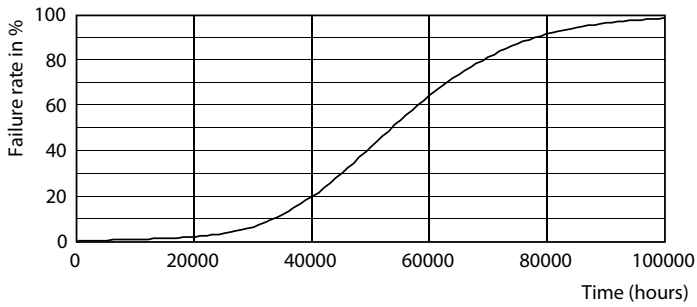

LEDtube MAS G3 16,5W G13 2300lm 830-GUL

MASTER LEDtube Mains T5

Photometric data

LEDtube MAS G3 16,5W G13 2300lm 830-POC

Lifetime

Life Expectancy Diagram

LEDtube MAS 1 26W 50K LifetimeVsTc-LED

LEDtube MAS G3 8W 50K LumenVsTc-LMP