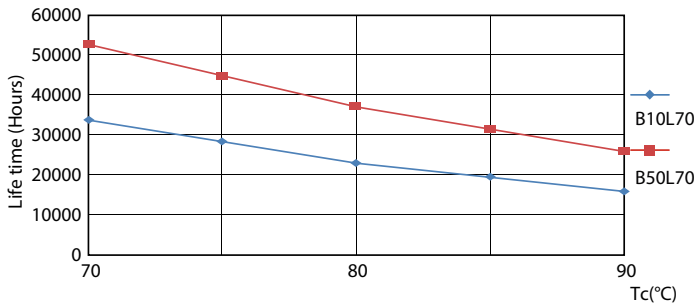

Product data

General information		Operating and electrical	
Cap-Base	G5 [G5]	Input Frequency	50 to 60 Hz
EU RoHS compliant	Yes	Power (Nom)	16.5 W
Nominal Lifetime (Nom)	50000 h	Lamp Current (Nom)	85 mA
Switching Cycle	200000X	Starting Time (Nom)	0.5 s
Flux measurement reference	Sphere	Warm Up Time to 60% Light (Nom)	0.5 s
Light technical		Power Factor (Nom)	0.92
Color Code	830 [CCT of 3000K]	Voltage (Nom)	220-240 V
Beam Angle (Nom)	200 °	Temperature	
Luminous Flux (Nom)	2300 lm	T-Ambient (Max)	45 °C
Color Designation	White (WH)	T-Ambient (Min)	-20 °C
Correlated Color Temperature (Nom)	3000 K	T-Storage (Max)	65 °C
Luminous Efficacy (rated) (Nom)	139.00 lm/W	T-Storage (Min)	-40 °C
Color Consistency	<6	T-Case Maximum (Nom)	70 °C
Color Rendering Index (Nom)	80		
LLMF At End Of Nominal Lifetime (Nom)	70 %		

LEDtube MAS G3 16,5W G13 2300lm 830-GUL

MASTER LEDtube Mains T5

Photometric data

LEDtube MAS G3 16,5W G13 2300lm 830-POC

Lifetime

Life Expectancy Diagram

LEDtube MAS 1 26W 50K LifetimeVsTc-LED

LEDtube MAS G3 8W 50K LumenVsTc-LMP