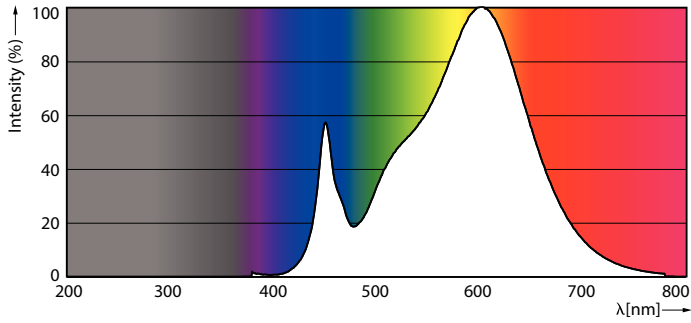

MASTER LEDtube Mains T5

Photometric data

LEDtube MAS G3 16,5W G13 2300lm 830-POC