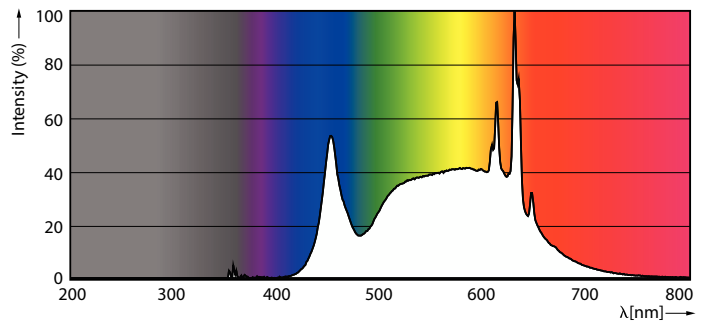

LEDspots N DIM 13W PAR38 E26 940 40D-POC

LEDspots N DIM 13W PAR38 E26 940 40D 1-ADL