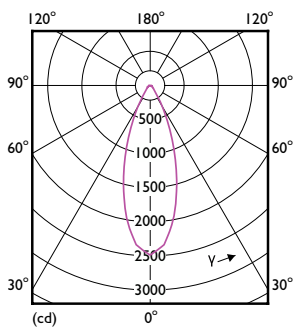

Photometric data

LEDspots N DIM 13W PAR38 E26 940 40D-LDD