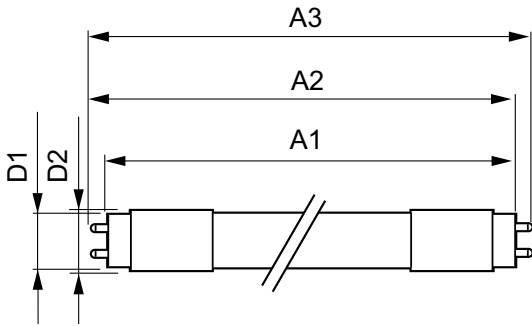

T8

Mechanical and housing

Bulb Finish	Frosted
Bulb Material	Plastic
Product Length	1200 mm
Bulb Shape	Tube, double-ended

Approval and application

Energy Saving Product	Yes
Approval Marks	RoHS compliance UL certificate DLC compliance
Energy Consumption kWh/1000 h	- kWh

Product data

Order product name	8.9T8/MAS/48-830/IF15/P/DIM 10/1
EAN/UPC - Product	046677565589
Order code	929003025304
Numerator - Quantity Per Pack	1
Numerator - Packs per outer box	10
Material Nr. (12NC)	929003025304
Net Weight (Piece)	0.220 kg
Model Number	9290030253

Dimensional drawing

8.9T8/MAS/48-830/IF15/P/DIM 10/1

Product	D1	D2	A1	A2	A3
8.9T8/MAS/48-830/ IF15/P/DIM 10/1	25.7 mm	26.3 mm	1198.1 mm	1205.2 mm	1212.3 mm

Photometric data

LEDtube MAS 8,9W G13 1500lm 830