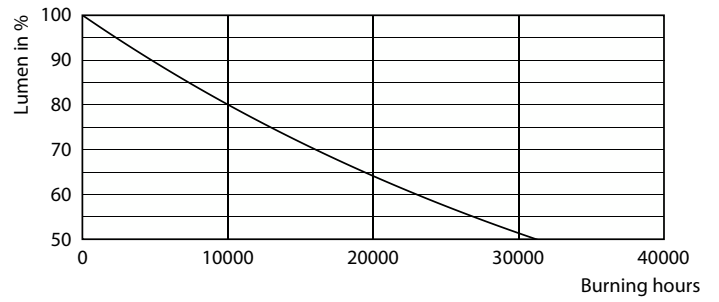

Product data

| General information | |
|---------------------------------------|---------------------|
| Cap-Base | E27 [E27] |
| EU RoHS compliant | Yes |
| Nominal Lifetime (Nom) | 15000 h |
| Switching Cycle | 50000X |
| Light technical | |
| Color Code | 930 [CCT of 3000K] |
| Beam Angle (Nom) | 200 ° |
| Luminous Flux (Nom) | 600 lm |
| Color Designation | White (WH) |
| Correlated Color Temperature (Nom) | 3000 K |
| Luminous Efficacy (rated) (Nom) | 100.00 lm/W |
| Color Consistency | <6 |
| Color Rendering Index (Nom) | 90 |
| LLMF At End Of Nominal Lifetime (Nom) | 70 % |
| Operating and electrical | |
| Input Frequency | 50 to 60 Hz |
| Power (Nom) | 6 W |
| Lamp Current (Nom) | 55 mA |
| Wattage Equivalent | 48 W |
| Starting Time (Nom) | 0.5 s |

General uniform lighting

Light Distribution Diagram

General uniform lighting

Spectral Power Distribution Colour

LEDLamps

Lifetime

Life Expectancy Diagram

Lumen Maintenance Diagram