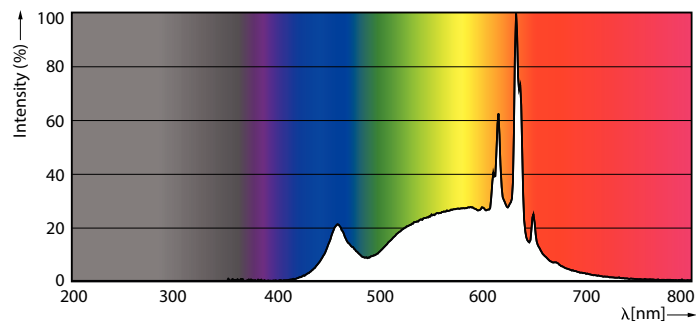

Product data

| General information | |
|---------------------------------------|---------------------|
| Cap-Base | E27 [E27] |
| EU RoHS compliant | Yes |
| Nominal Lifetime (Nom) | 15000 h |
| Switching Cycle | 50000X |
| Light technical | |
| Color Code | 930 [CCT of 3000K] |
| Beam Angle (Nom) | 200 ° |
| Luminous Flux (Nom) | 600 lm |
| Color Designation | White (WH) |
| Correlated Color Temperature (Nom) | 3000 K |
| Luminous Efficacy (rated) (Nom) | 100.00 lm/W |
| Color Consistency | <6 |
| Color Rendering Index (Nom) | 90 |
| LLMF At End Of Nominal Lifetime (Nom) | 70 % |
| Operating and electrical | |
| Input Frequency | 50 to 60 Hz |
| Power (Nom) | 6 W |
| Lamp Current (Nom) | 55 mA |
| Wattage Equivalent | 48 W |
| Starting Time (Nom) | 0.5 s |

LEDLamps

Dimensional drawing

LED Bulb 6W E27 930 230V 1CT/12 CN

| Product | D | C |
|------------------------------------|-------|--------|
| LED Bulb 6W E27 930 230V 1CT/12 CN | 60 mm | 110 mm |

Photometric data

General uniform lighting

Light Distribution Diagram

General uniform lighting

Spectral Power Distribution Colour

LEDLamps

Lifetime

Life Expectancy Diagram

Lumen Maintenance Diagram