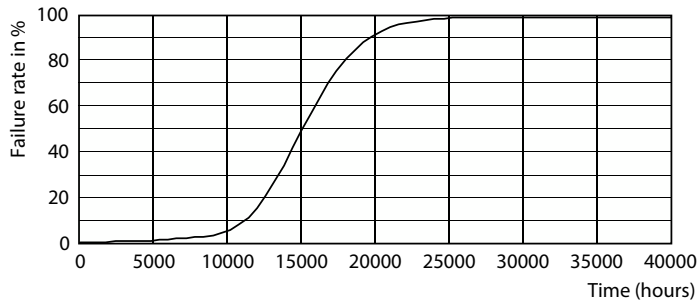

Product data

| General information | |
|---------------------------------------|---------------------|
| Cap-Base | E27 [E27] |
| EU RoHS compliant | Yes |
| Nominal Lifetime (Nom) | 15000 h |
| Switching Cycle | 50000X |
| Light technical | |
| Color Code | 930 [CCT of 3000K] |
| Beam Angle (Nom) | 200 ° |
| Luminous Flux (Nom) | 600 lm |
| Color Designation | White (WH) |
| Correlated Color Temperature (Nom) | 3000 K |
| Luminous Efficacy (rated) (Nom) | 100.00 lm/W |
| Color Consistency | <6 |
| Color Rendering Index (Nom) | 90 |
| LLMF At End Of Nominal Lifetime (Nom) | 70 % |
| Operating and electrical | |
| Input Frequency | 50 to 60 Hz |
| Power (Nom) | 6 W |
| Lamp Current (Nom) | 55 mA |
| Wattage Equivalent | 48 W |
| Starting Time (Nom) | 0.5 s |

General uniform lighting

Light Distribution Diagram

General uniform lighting

Spectral Power Distribution Colour

LEDLamps

Lifetime

Life Expectancy Diagram

Lumen Maintenance Diagram