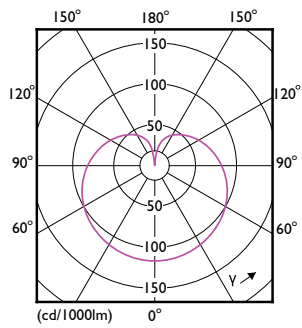

Product data

| General information | |
|---------------------------------------|---------------------|
| Cap-Base | E27 [E27] |
| EU RoHS compliant | Yes |
| Nominal Lifetime (Nom) | 15000 h |
| Switching Cycle | 50000X |
| Light technical | |
| Color Code | 930 [CCT of 3000K] |
| Beam Angle (Nom) | 200 ° |
| Luminous Flux (Nom) | 600 lm |
| Color Designation | White (WH) |
| Correlated Color Temperature (Nom) | 3000 K |
| Luminous Efficacy (rated) (Nom) | 100.00 lm/W |
| Color Consistency | <6 |
| Color Rendering Index (Nom) | 90 |
| LLMF At End Of Nominal Lifetime (Nom) | 70 % |
| Operating and electrical | |
| Input Frequency | 50 to 60 Hz |
| Power (Nom) | 6 W |
| Lamp Current (Nom) | 55 mA |
| Wattage Equivalent | 48 W |
| Starting Time (Nom) | 0.5 s |

LEDLamps

Dimensional drawing

LED Bulb 6W E27 930 230V 1CT/12 CN

| Product | D | C |
|------------------------------------|-------|--------|
| LED Bulb 6W E27 930 230V 1CT/12 CN | 60 mm | 110 mm |

Photometric data

General uniform lighting

Light Distribution Diagram

General uniform lighting

Spectral Power Distribution Colour

LEDLamps

Lifetime

Life Expectancy Diagram

Lumen Maintenance Diagram