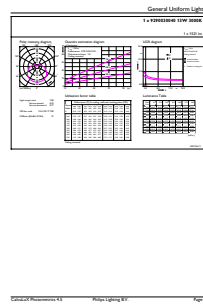

LEDbulb CorePro 13W A60 B22 930-GUL