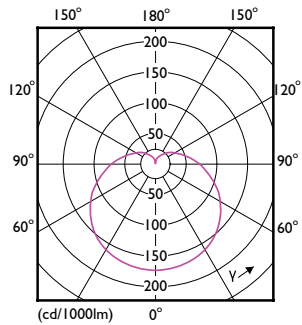

CorePro Plastic LEDbulbs

Photometric data

LEDbulb CorePro A60 13W E27 930 FR-LDD