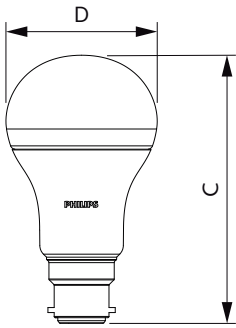

Power (Nom)	13 W
Lamp Current (Nom)	105 mA
Wattage Equivalent	100 W
Starting Time (Nom)	0.5 s
Warm Up Time to 60% Light (Nom)	0.5 s
Power Factor (Nom)	0.5
Voltage (Nom)	220-240 V
Temperature	
T-Case Maximum (Nom)	95 °C
Controls and dimming	
Dimmable	No
Mechanical and housing	
Bulb Finish	Frosted
Bulb Shape	A60 [A 60mm]

EAN/UPC - Product	8719514329782
Order code	929003004099
Numerator - Quantity Per Pack	1
Numerator - Packs per outer box	10
Material Nr. (12NC)	929003004099
Net Weight (Piece)	0.076 kg

Dimensional drawing