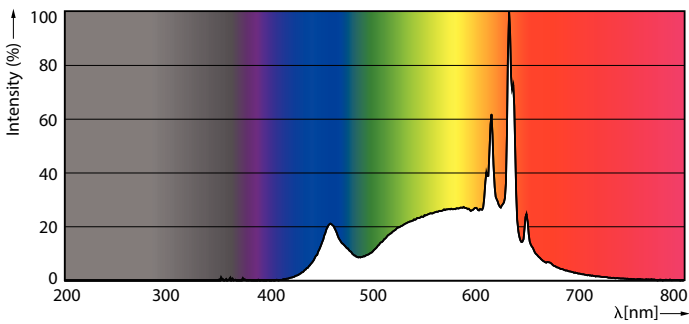

Photometric data

LEDbulb CorePro 7,5W A60 E27 930 FR-POC