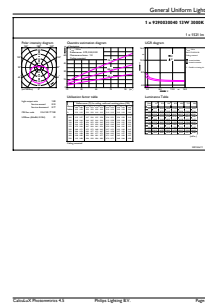

Dimensional drawing

CorePro LEDbulb ND 13-100W A60 B22 930

Product	D	C
CorePro LEDbulb ND 13-100W A60 B22 930	60 mm	110 mm

Photometric data

LEDbulb CorePro 7,5W A60 E27 930 FR-POC

LEDbulb CorePro 13W A60 B22 930-GUL