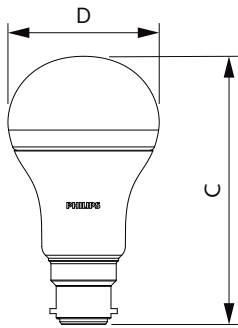

Product data

General information	
Cap-Base	B22 [B22]
EU RoHS compliant	Yes
Nominal Lifetime (Nom)	15000 h
Switching Cycle	50000X
Flux measurement reference	Sphere
Light technical	
Color Code	930 [CCT of 3000K]
Beam Angle (Nom)	200 °
Luminous Flux (Nom)	1521 lm
Color Designation	White (WH)
Correlated Color Temperature (Nom)	3000 K
Luminous Efficacy (rated) (Nom)	117.00 lm/W
Color Consistency	<6
Color Rendering Index (Nom)	90
LLMF At End Of Nominal Lifetime (Nom)	70 %

CorePro Plastic LEDbulbs

Bulb Shape	A60 [A 60mm]
Approval and application	
Energy Efficiency Class	E
Energy Consumption kWh/1000 h	13 kWh
EPREL Registration Number	438127
Product data	
Full product code	871951432978200

Dimensional drawing

CorePro LEDbulb ND 13-100W A60 B22 930

Product	D	C
CorePro LEDbulb ND 13-100W A60 B22 930	60 mm	110 mm

Photometric data

LEDbulb CorePro 7,5W A60 E27 930 FR-POC

LEDbulb CorePro 13W A60 B22 930-GUL