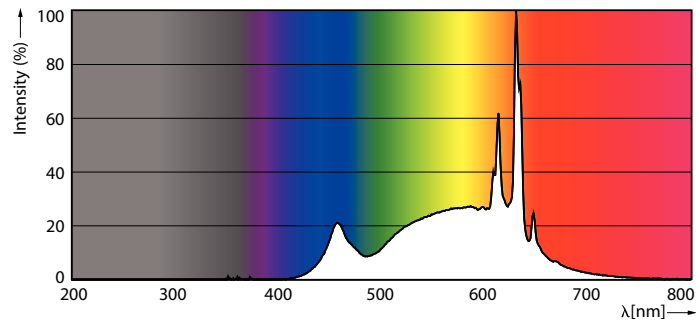

Photometric data

LEDbulb CorePro 7,5W A60 E27 930 FR-POC