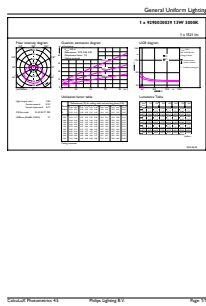

Photometric data

LEDbulb CorePro 13W A60 E27 930-GUL