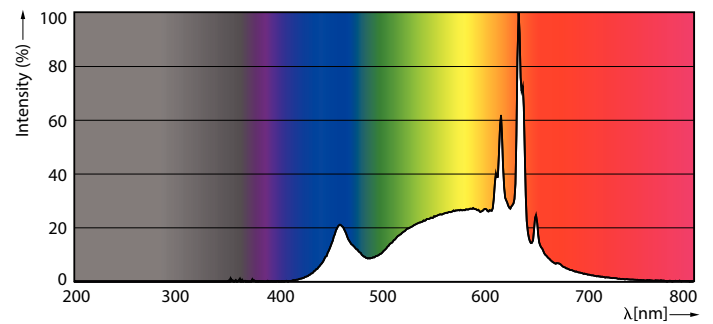

LEDbulb CorePro 7,5W A60 E27 930 FR-POC