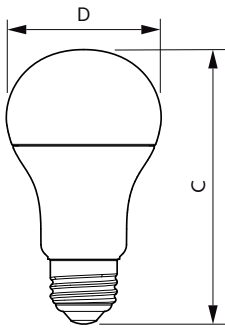

### Product data

General information		Operating and electrical	
Cap-Base	E27 [ E27]	Input Frequency	50 to 60 Hz
EU RoHS compliant	Yes	Power (Nom)	13 W
Nominal Lifetime (Nom)	15000 h	Lamp Current (Nom)	105 mA
Switching Cycle	50000X	Wattage Equivalent	100 W
Flux measurement reference	Sphere	Starting Time (Nom)	0.5 s
		Warm Up Time to 60% Light (Nom)	0.5 s
		Power Factor (Nom)	0.5
		Voltage (Nom)	220-240 V
Light technical		Temperature	
Color Code	930 [ CCT of 3000K]	T-Case Maximum (Nom)	95 °C
Beam Angle (Nom)	200 °		
Luminous Flux (Nom)	1521 lm	Controls and dimming	
Color Designation	White (WH)	Dimmable	No
Correlated Color Temperature (Nom)	3000 K		
Luminous Efficacy (rated) (Nom)	117.00 lm/W	Mechanical and housing	
Color Consistency	<6	Bulb Finish	Frosted
Color Rendering Index (Nom)	90		
LLMF At End Of Nominal Lifetime (Nom)	70 %		

# CorePro Plastic LEDbulbs

Bulb Shape	A60 [ A 60mm]
<b>Approval and application</b>	
Energy Efficiency Class	E
Energy Consumption kWh/1000 h	13 kWh
EPREL Registration Number	438126
<b>Product data</b>	
Full product code	871951432968300

## Dimensional drawing

CorePro LEDbulb ND 13-100W A60 E27 930

Product	D	C
CorePro LEDbulb ND 13-100W A60 E27 930	60 mm	110 mm