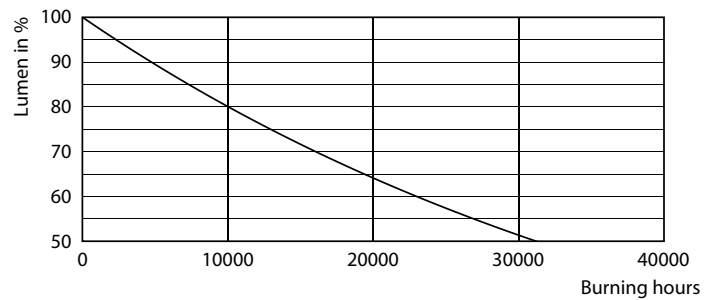

CorePro Plastic LEDbulbs

Photometric data

Lifetime

15K LMP