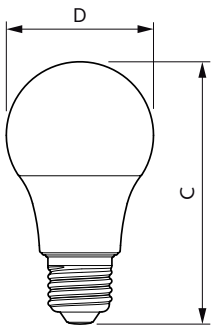

### Product data

General information	
Cap-Base	E27 [ E27]
EU RoHS compliant	Yes
Nominal Lifetime (Nom)	15000 h
Switching Cycle	50000X
Flux measurement reference	Sphere
Light technical	
Color Code	940 [ CCT of 4000K]
Beam Angle (Nom)	200 °
Luminous Flux (Nom)	470 lm
Color Designation	Cool White (CW)
Correlated Color Temperature (Nom)	4000 K
Luminous Efficacy (rated) (Nom)	94.00 lm/W
Color Consistency	<6
Color Rendering Index (Nom)	90
LLMF At End Of Nominal Lifetime (Nom)	70 %

## Dimensional drawing

CorePro LEDbulb ND 5-40W A60 E27 940

Product	D	C
CorePro LEDbulb ND 5-40W A60 E27 940	60 mm	110 mm