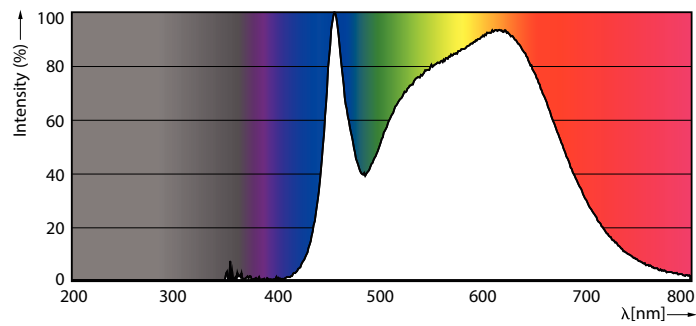

Photometric data

LEDbulb CorePro 5W A60 E27 940 FR-POC