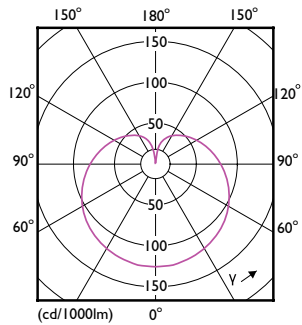

CorePro Plastic LEDbulbs

Photometric data

LEDbulb CorePro A60 5W E27 940 FR-LDD