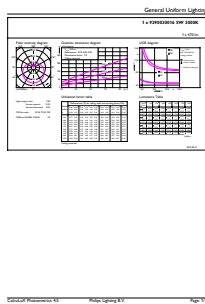

Photometric data

LEDbulb CorePro 5W A60 B22 930-GUL