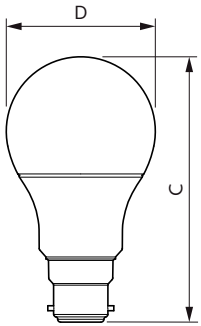

### Product data

General information		Operating and electrical	
Cap-Base	B22 [ B22]	Input Frequency	50 to 60 Hz
EU RoHS compliant	Yes	Power (Nom)	5 W
Nominal Lifetime (Nom)	15000 h	Lamp Current (Nom)	44 mA
Switching Cycle	50000X	Wattage Equivalent	40 W
Flux measurement reference	Sphere	Starting Time (Nom)	0.5 s
		Warm Up Time to 60% Light (Nom)	0.5 s
		Power Factor (Nom)	0.5
		Voltage (Nom)	220-240 V
Light technical		Temperature	
Color Code	930 [ CCT of 3000K]	T-Case Maximum (Nom)	80 °C
Beam Angle (Nom)	200 °		
Luminous Flux (Nom)	470 lm	Controls and dimming	
Color Designation	White (WH)	Dimmable	No
Correlated Color Temperature (Nom)	3000 K		
Luminous Efficacy (rated) (Nom)	94.00 lm/W	Mechanical and housing	
Color Consistency	<6	Bulb Finish	Frosted
Color Rendering Index (Nom)	90		
LLMF At End Of Nominal Lifetime (Nom)	70 %		

# CorePro Plastic LEDbulbs

Bulb Shape	A60 [ A 60mm]
<b>Approval and application</b>	
Energy Efficiency Class	F
Energy Consumption kWh/1000 h	5 kWh
EPREL Registration Number	438118
<b>Product data</b>	
Full product code	871951432972000

## Dimensional drawing

CorePro LEDbulb ND 5-40W A60 B22 930

Product	D	C
CorePro LEDbulb ND 5-40W A60 B22 930	60 mm	110 mm