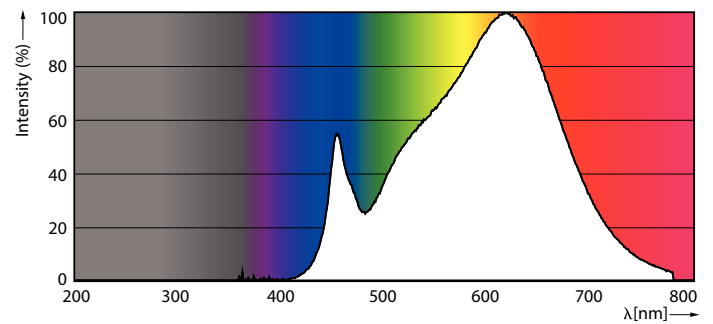

LEDbulb CorePro 5W A60 E27 930 FR-POC