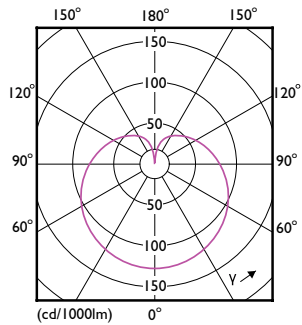

CorePro Plastic LEDbulbs

Photometric data

LEDbulb CorePro A60 5W E27 930 FR-LDD