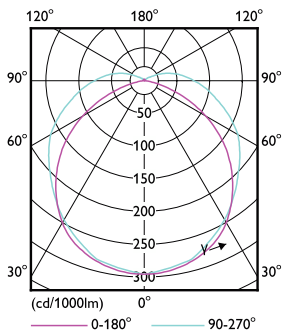

LED Wallpack Retrofits

Order code	929003000204
Numerator - Quantity Per Pack	1
Numerator - Packs per outer box	3
Material Nr. (12NC)	929003000204

Net Weight (Piece)	0.765 kg
--------------------	----------

Dimensional drawing

40WP/LED/850/LS EX39 G3 BB 3/1

Product	D	C
40WP/LED/850/LS EX39 G3 BB 3/1	92 mm	215 mm

Photometric data

LEDTForce LS EX39 40W WallPack EX39-LDD

LEDTForce LS EX39 40W WallPack EX39 850-POC