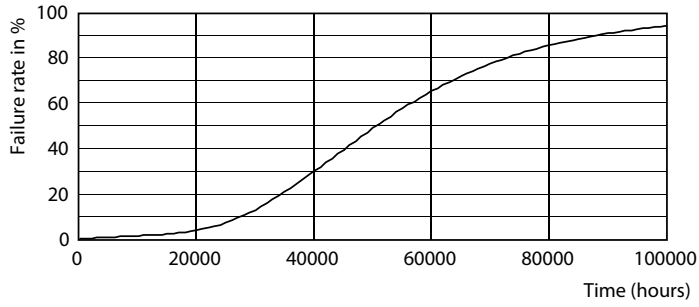

LED Wallpack Retrofits

Lifetime

50K

50K