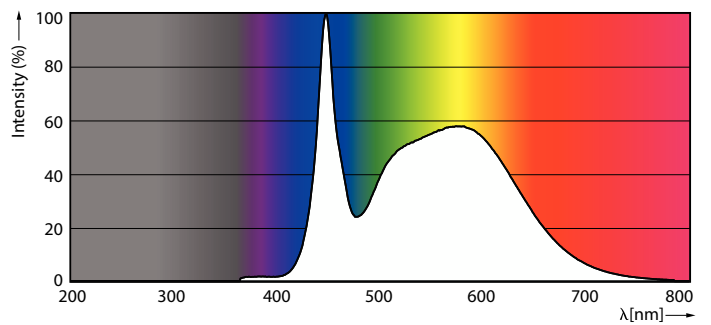

Product data

General information	
Cap-Base	EX39 [Exclusionary Mogul Screw]
EU RoHS compliant	Yes
Nominal Lifetime (Nom)	50000 h
Switching Cycle	50000X
Light technical	
Color Code	850 [CCT of 5000K]
Luminous Flux (Nom)	6000 lm
Color Designation	Daylight
Correlated Color Temperature (Nom)	5000 K
Luminous Efficacy (rated) (Nom)	150.00 lm/W
Color Consistency	ANSI 5000K quadrangle
Color Rendering Index (Nom)	80
LLMF At End Of Nominal Lifetime (Nom)	70 %
Operating and electrical	
Input Frequency	50 to 60 Hz
Power (Nom)	40 W
Lamp Current (Nom)	444 mA

Dimensional drawing

40WP/LED/850/LS EX39 G3 BB 3/1

Product	D	C
40WP/LED/850/LS EX39 G3 BB 3/1	92 mm	215 mm

Photometric data

LEDTForce LS EX39 40W WallPack EX39-LDD

LEDTForce LS EX39 40W WallPack EX39 850-POC