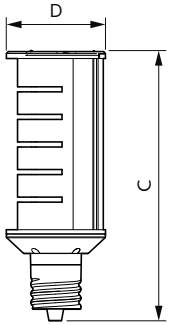

Product data

General information	
Cap-Base	EX39 [Exclusionary Mogul Screw]
EU RoHS compliant	Yes
Nominal Lifetime (Nom)	50000 h
Switching Cycle	50000X
Light technical	
Color Code	850 [CCT of 5000K]
Luminous Flux (Nom)	6000 lm
Color Designation	Daylight
Correlated Color Temperature (Nom)	5000 K
Luminous Efficacy (rated) (Nom)	150.00 lm/W
Color Consistency	ANSI 5000K quadrangle
Color Rendering Index (Nom)	80
LLMF At End Of Nominal Lifetime (Nom)	70 %
Operating and electrical	
Input Frequency	50 to 60 Hz
Power (Nom)	40 W
Lamp Current (Nom)	444 mA

Wattage Equivalent	175 W
Starting Time (Nom)	1 s
Warm Up Time to 60% Light (Nom)	1 s
UL Type	Type B - bypass the ballast
Power Factor (Nom)	0.9
Voltage (Nom)	100-277 V
Temperature	
T-Case Maximum (Nom)	60 °C
Controls and dimming	
Dimmable	Preset Dimming
Mechanical and housing	
Bulb Finish	Clear
Bulb Shape	Wall Pack
Product data	
Order product name	40WP/LED/850/LS EX39 G3 BB 3/1
EAN/UPC - Product	046677564278

Dimensional drawing

40WP/LED/850/LS EX39 G3 BB 3/1

Product	D	C
40WP/LED/850/LS EX39 G3 BB 3/1	92 mm	215 mm

Photometric data

LEDTForce LS EX39 40W WallPack EX39-LDD

LEDTForce LS EX39 40W WallPack EX39 850-POC