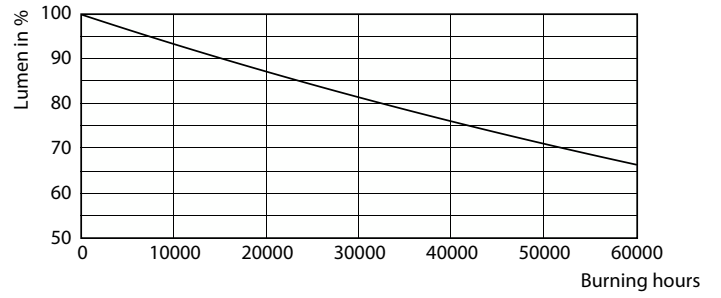

LED Wallpack Retrofits

Lifetime

50K

50K