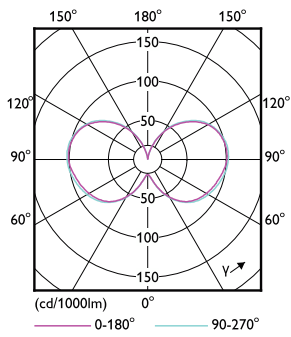

Photometric data

LEDForce LS EX39 63W Corncob EX39-LDD

LEDForce LS EX39 63W Corncob EX39 840-GUL