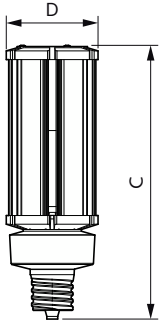

LED Corn Cobs

Dimensional drawing

63CC/LED/840/LS EX39 G3 BB 3/1

Product	D	C
63CC/LED/840/LS EX39 G3 BB 3/1	85 mm	260 mm