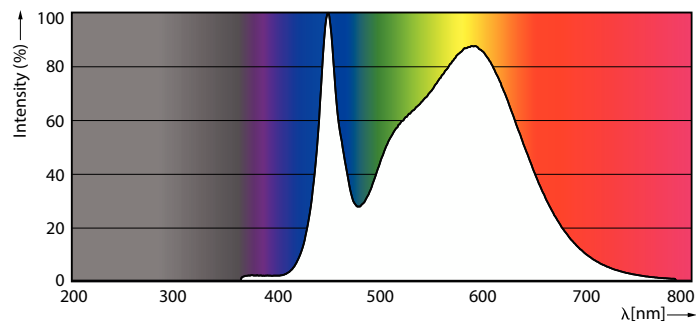

LEDForce LS EX39 63W Corncob EX39 840-POC