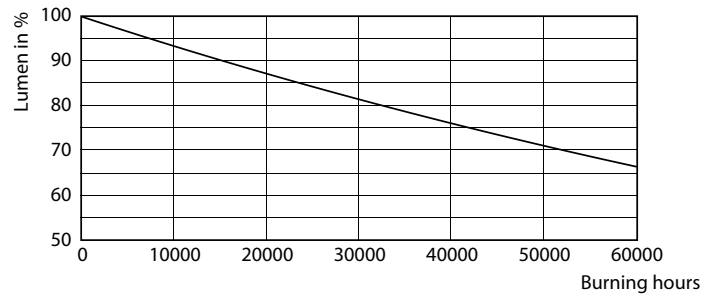

LED Corn Cobs

Lifetime

50K

50K