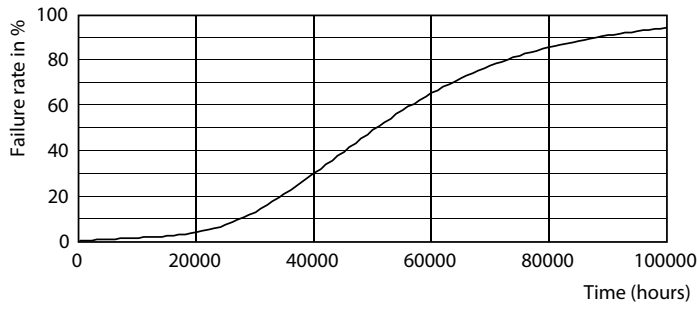

LED Corn Cobs

Lifetime

50K

50K