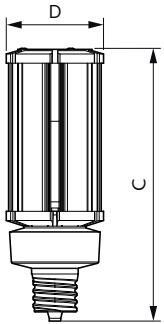

LED Corn Cobs

Dimensional drawing

45CC/LED/830/LS EX39 G3 BB 3/1

Product	D	C
45CC/LED/830/LS EX39 G3 BB 3/1	85 mm	245 mm