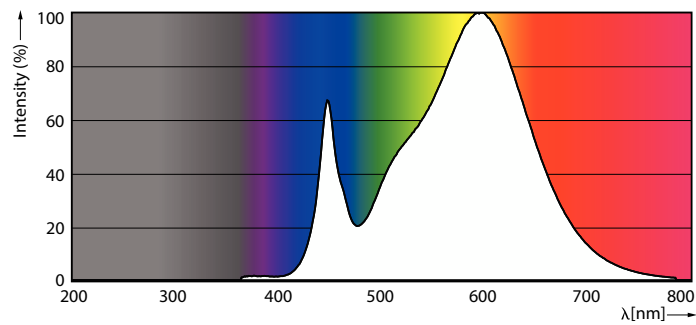

LEDForce LS EX39 36W Corncob EX39 830-POC