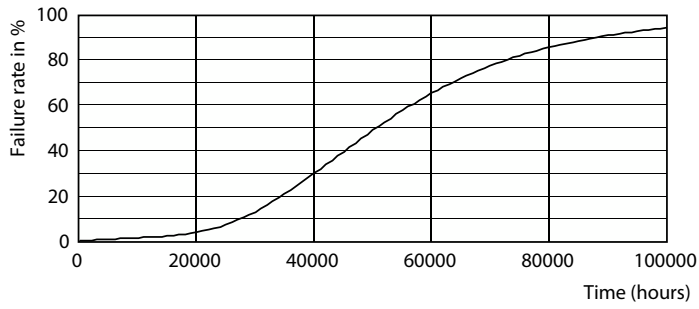

LEDForce LS EX39 45W Corncob EX39-LDD

LEDForce LS EX39 45W Corncob EX39 830-GUL

LEDForce LS EX39 36W Corncob EX39 830-POC

LED Corn Cobs

Lifetime

50K

50K