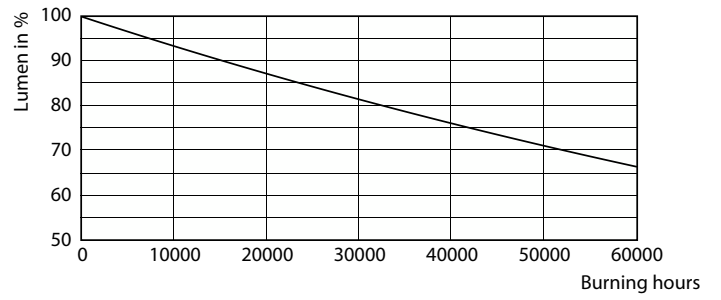

Product data

General information	
Cap-Base	EX39 [Exclusionary Mogul Screw]
EU RoHS compliant	Yes
Nominal Lifetime (Nom)	50000 h
Switching Cycle	50000X
Light technical	
Color Code	830 [CCT of 3000K]
Luminous Flux (Nom)	6200 lm
Color Designation	White (WH)
Correlated Color Temperature (Nom)	3000 K
Luminous Efficacy (rated) (Nom)	137.00 lm/W
Color Consistency	ANSI 3000K quadrangle
Color Rendering Index (Nom)	80
LLMF At End Of Nominal Lifetime (Nom)	70 %
Operating and electrical	
Input Frequency	50 to 60 Hz
Power (Nom)	45 W
Lamp Current (Nom)	500 mA
Wattage Equivalent	175 W
Starting Time (Nom)	1 s
Warm Up Time to 60% Light (Nom)	1 s

LEDForce LS EX39 45W Corncob EX39-LDD

LEDForce LS EX39 45W Corncob EX39 830-GUL

LEDForce LS EX39 36W Corncob EX39 830-POC

LED Corn Cobs

Lifetime

50K

50K