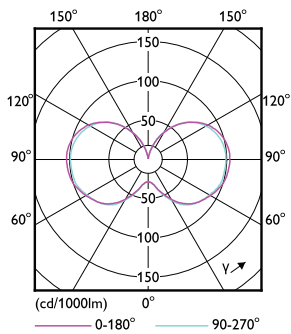

Photometric data

LEDForce LS EX39 45W Corncob EX39-LDD

LEDForce LS EX39 45W Corncob EX39 830-GUL