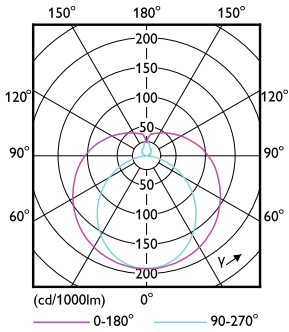

Product data

General Information	
Cap-Base	G13 [Medium Bi-Pin Fluorescent]
Nominal lifetime	60,000 hour(s)
Switching Cycle	50,000
Lighting Technology	LED
Flux measurement reference	Sphere

Light Technical	
Color Code	840 [CCT of 4000K]
Beam Angle (Nom)	190 degree(s)
Luminous Flux	3,700 lumen
Color Designation	Cool White (CW)
Correlated Color Temperature (Nom)	4000 K
Luminous Efficacy (rated) (Nom)	160 lm/W
Color Consistency	<6
Color rendering index (CRI)	80

Dimensional drawing

Product	D1	D2	A1	A2	A3
MAS LEDtube VLE UN 1500mm UO 23W840 T8	26 mm	28 mm	1,500 mm	1,506 mm	1,514 mm

Photometric data

Spectral Power Distribution Colour - MAS LEDtube VLE UN 1500mm UO 23W840 T8

MASTER Value LEDtube Universal T8

Photometric data

Light Distribution Diagram - MAS LEDtube VLE UN 1500mm UO 23W840 T8

Lifetime

Lumen Maintenance Diagram - MAS LEDtube VLE UN 1500mm UO 23W840 T8

Lumen Maintenance Diagram - MAS LEDtube VLE UN 1500mm UO 23W840 T8