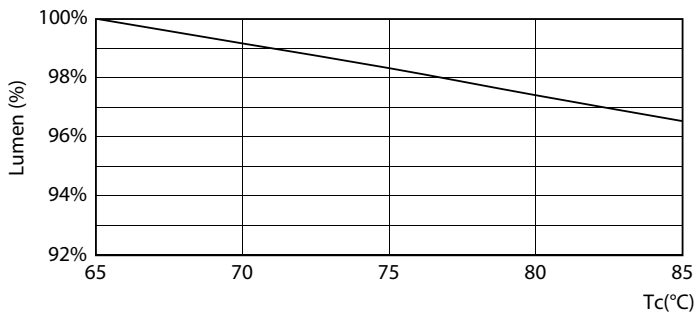

Lifetime

Lumen Maintenance Diagram - MAS LEDtube VLE UN 1500mm UO 23W840 T8