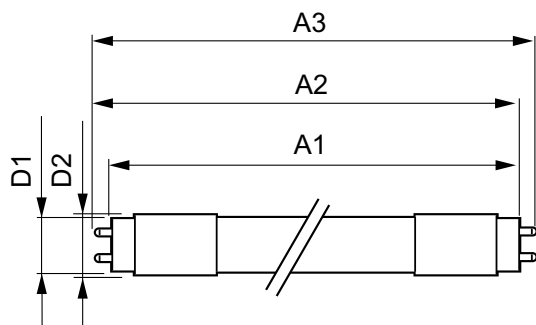

Product data

General Information	
Cap-Base	G13 [Medium Bi-Pin Fluorescent]
Nominal lifetime	60,000 hour(s)
Switching Cycle	50,000
Lighting Technology	LED
Flux measurement reference	Sphere

Light Technical	
Color Code	840 [CCT of 4000K]
Beam Angle (Nom)	190 degree(s)
Luminous Flux	3,700 lumen
Color Designation	Cool White (CW)
Correlated Color Temperature (Nom)	4000 K
Luminous Efficacy (rated) (Nom)	160 lm/W
Color Consistency	<6
Color rendering index (CRI)	80

Temperature	
Ambient temperature range	-20 °C to 45 °C
T-Case Maximum (Nom)	60 °C

MASTER Value LEDtube Universal T8

Controls and Dimming	
Dimmable	No
Mechanical and Housing	
Bulb Finish	Frosted
Bulb Material	Glass
Product Length	1,500 mm
Bulb Shape	Tube, double-ended
Approval and Application	
Energy Saving Product	Yes
Approval Marks	RoHS compliance TUV CE marking KEMA Keur certificate
Energy Consumption kWh/1000 h	23 kWh
EPREL Registration Number	403,662
CE mark	Yes

EU RoHS compliant	Yes
Product Data	
Full product code	871951431676800
Order product name	MAS LEDtube VLE UN 1500mm UO 23W840 T8
Order code	929002997402
Numerator - Quantity Per Pack	1
Numerator - Packs per outer box	10
Material number (12NC)	929002997402
Net weight	0.270 kg
Full product name	MAS LEDtube VLE UN 1500mm UO 23W840 T8
EAN/UPC - Case	8719514316775

Dimensional drawing

Product	D1	D2	A1	A2	A3
MAS LEDtube VLE UN 1500mm UO 23W840 T8	26 mm	28 mm	1,500 mm	1,506 mm	1,514 mm

Photometric data

Spectral Power Distribution Colour - MAS LEDtube VLE UN 1500mm UO 23W840 T8