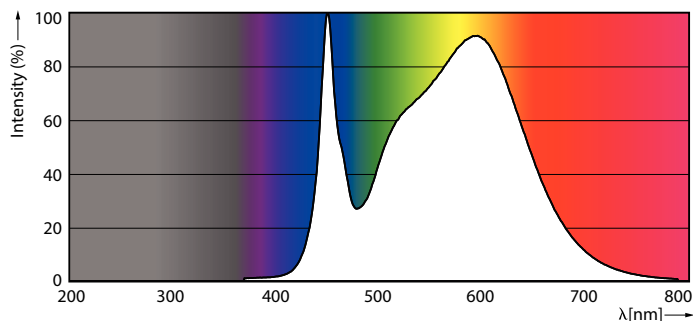

Spectral Power Distribution Colour - MAS LEDtube VLE UN 1500mm UO 23W840 T8