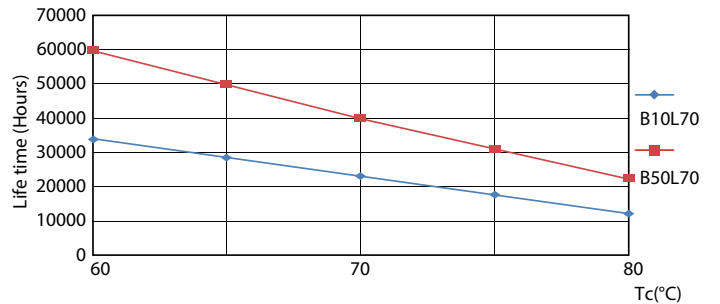

Life Expectancy Diagram - MAS LEDtube VLE UN 1500mm UO 23W840 T8