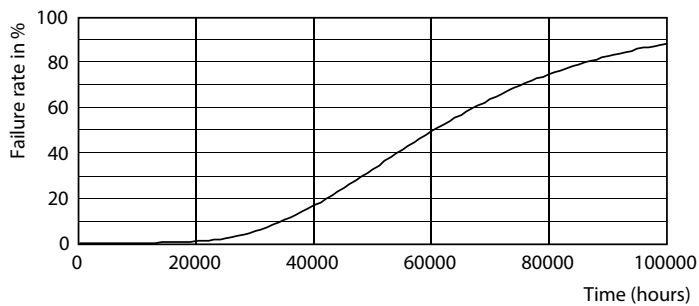

Life Expectancy Diagram