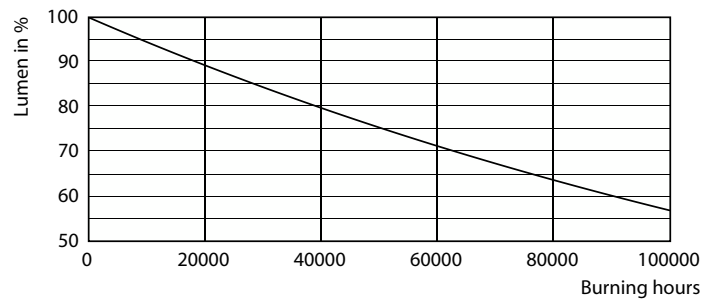

Lumen Maintenance Diagram