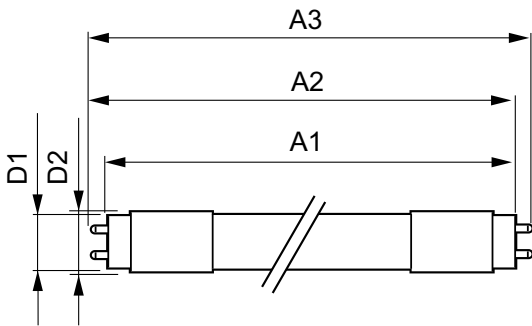

MASTER Value LEDtube Universal T8

T-Case Maximum (Nom)	60 °C
Controls and dimming	
Dimmable	No
Mechanical and housing	
Bulb Finish	Frosted
Bulb Material	Glass
Product Length	1500 mm
Bulb Shape	Tube, double-ended
Approval and application	
Energy Efficiency Class	C
Energy Saving Product	Yes
Approval Marks	RoHS compliance TUV CE marking KEMA Keur certificate

Energy Consumption kWh/1000 h	23 kWh
EPREL Registration Number	403662
Product data	
Full product code	871951431676800
Order product name	MAS LEDtube VLE UN 1500mm UO 23W840 T8
EAN/UPC - Product	8719514316768
Order code	929002997402
Numerator - Quantity Per Pack	1
Numerator - Packs per outer box	10
Material Nr. (12NC)	929002997402
Net Weight (Piece)	0.290 kg

Dimensional drawing

MAS LEDtube VLE UN 1500mm UO 23W840 T8

Product	D1	D2	A1	A2	A3
MAS LEDtube VLE UN 1500mm UO 23W840 T8	26 mm	28 mm	1500 mm	1506 mm	1514 mm

Photometric data