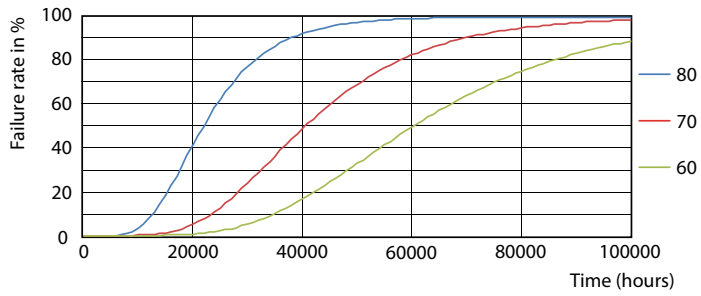

MASTER Value LEDtube Universal T8

Lifetime

LEDtube MAS 1 23W 60K FailureRate-LED