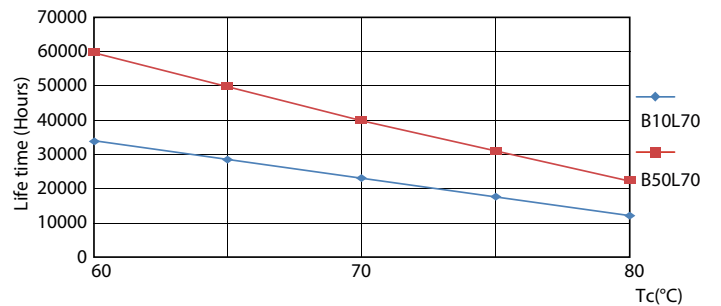

## Lifetime

LEDtube MAS 1 23W 60K LumenVsTc-LMP

Lumen Maintenance Diagram

Life Expectancy Diagram

LEDtube MAS 1 23W 60K LifetimeVsTc-LED