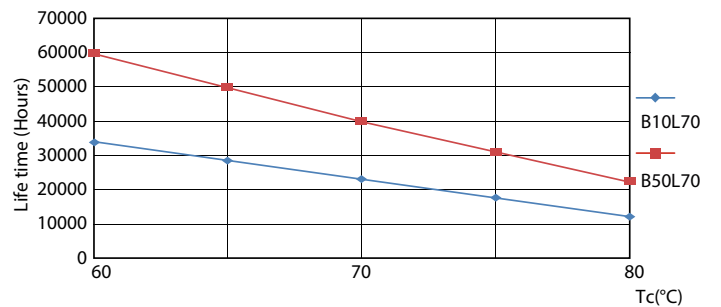

Life Expectancy Diagram - MAS LEDtube VLE UN 1500mm UO 23W830 T8