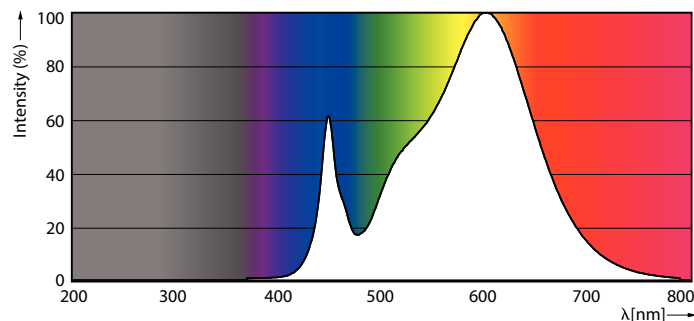

Photometric data

Spectral Power Distribution Colour - MAS LEDtube VLE UN 1500mm UO 23W830 T8