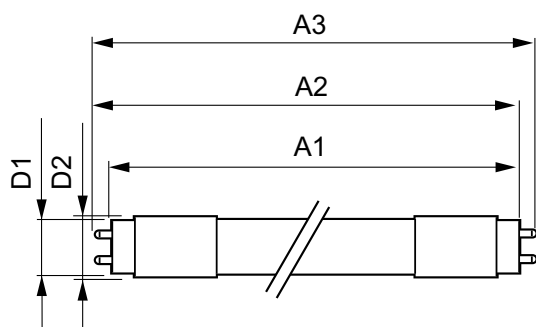

Product data

General Information	
Cap-Base	G13 [Medium Bi-Pin Fluorescent]
Nominal lifetime	60,000 hour(s)
Switching Cycle	50,000
Lighting Technology	LED
Flux measurement reference	Sphere

Light Technical	
Color Code	830 [CCT of 3000K]
Beam Angle (Nom)	190 degree(s)
Luminous Flux	3,400 lumen
Color Designation	White (WH)
Correlated Color Temperature (Nom)	3000 K
Luminous Efficacy (rated) (Nom)	147.00 lm/W
Color Consistency	<6
Color rendering index (CRI)	80

Temperature	
Ambient temperature range	-20 °C to 45 °C
T-Case Maximum (Nom)	60 °C

MASTER Value LEDtube Universal T8

Controls and Dimming	
Dimmable	No
Mechanical and Housing	
Bulb Finish	Frosted
Bulb Material	Glass
Product Length	1,500 mm
Bulb Shape	Tube, double-ended
Approval and Application	
Energy Saving Product	Yes
Approval Marks	RoHS compliance TUV CE marking KEMA Keur certificate
Energy Consumption kWh/1000 h	23 kWh
EPREL Registration Number	403,661
CE mark	Yes

EU RoHS compliant	Yes
Product Data	
Full product code	871951431674400
Order product name	MAS LEDtube VLE UN 1500mm UO 23W830 T8
Order code	929002997302
Numerator - Quantity Per Pack	1
Numerator - Packs per outer box	10
Material number (12NC)	929002997302
Full product name	MAS LEDtube VLE UN 1500mm UO 23W830 T8
EAN/UPC - Case	8719514316751

Dimensional drawing

Product	D1	D2	A1	A2	A3
MAS LEDtube VLE UN 1500mm UO 23W830 T8	26 mm	28 mm	1,500 mm	1,506 mm	1,514 mm

Photometric data

Spectral Power Distribution Colour - MAS LEDtube VLE UN 1500mm UO 23W830 T8