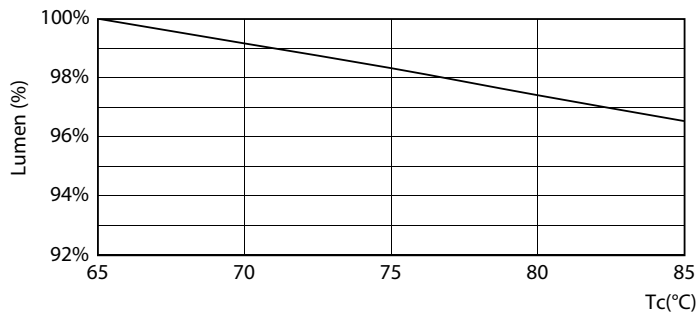

Lifetime

Lumen Maintenance Diagram - MAS LEDtube VLE UN 1500mm UO 23W830 T8