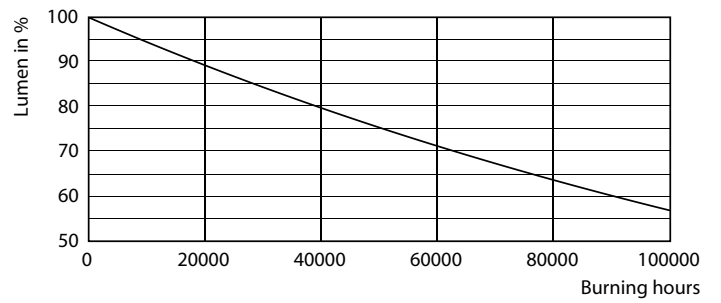

Product data

General Information	
Cap-Base	G13 [Medium Bi-Pin Fluorescent]
Nominal lifetime	60,000 hour(s)
Switching Cycle	50,000
Lighting Technology	LED
Flux measurement reference	Sphere

Light Technical	
Color Code	830 [CCT of 3000K]
Beam Angle (Nom)	190 degree(s)
Luminous Flux	3,400 lumen
Color Designation	White (WH)
Correlated Color Temperature (Nom)	3000 K
Luminous Efficacy (rated) (Nom)	147.00 lm/W
Color Consistency	<6
Color rendering index (CRI)	80

MASTER Value LEDtube Universal T8

Photometric data

Light Distribution Diagram - MAS LEDtube VLE UN 1500mm UO 23W830 T8

Lifetime

Lumen Maintenance Diagram - MAS LEDtube VLE UN 1500mm UO 23W830 T8

Lumen Maintenance Diagram - MAS LEDtube VLE UN 1500mm UO 23W830 T8