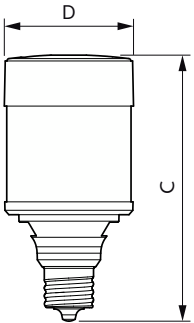

Product data

General information	
Cap-Base	EX39 [Exclusionary Mogul Screw]
Nominal Lifetime (Nom)	50000 h
Switching Cycle	50000X
Light technical	
LLMF At End Of Nominal Lifetime (Nom)	70 %
Operating and electrical	
Input Frequency	50 to 60 Hz
Power (Nom)	150 W
Wattage Equivalent	400(320-400) W
Power Factor (Nom)	0.9
Voltage (Nom)	120-277 V
Controls and dimming	
Dimmable	Preset Dimming

Mechanical and housing	
Bulb Finish	Clear
Bulb Material	Plastic
Bulb Shape	Corncob
Product data	
Order product name	150CC/LED/850/LS EX39 G2 BB 3/1
EAN/UPC - Product	046677564117
Order code	929002996804
Numerator - Quantity Per Pack	1
Numerator - Packs per outer box	3
Material Nr. (12NC)	929002996804
Net Weight (Piece)	0.891 kg

LED Corn Cobs

Dimensional drawing

150CC/LED/850/LS EX39 G2 BB 3/1

Product	D	C
150CC/LED/850/LS EX39 G2 BB 3/1	102 mm	211 mm

Photometric data

LEDTForce LS 115W Corncob EX39-LDD

LEDTForce LS 150W Corncob EX39 850-GUL