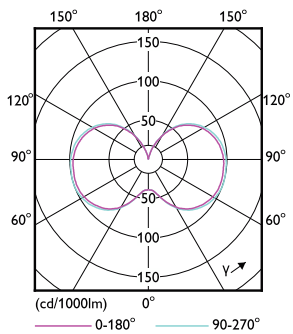

Mechanical and housing	
Bulb Finish	Clear
Bulb Material	Plastic
Bulb Shape	Corncob
Product data	
Order product name	150CC/LED/850/LS EX39 G2 BB 3/1
EAN/UPC - Product	046677564117
Order code	929002996804
Numerator - Quantity Per Pack	1
Numerator - Packs per outer box	3
Material Nr. (12NC)	929002996804
Net Weight (Piece)	0.891 kg

LED Corn Cobs

Dimensional drawing

150CC/LED/850/LS EX39 G2 BB 3/1

Product	D	C
150CC/LED/850/LS EX39 G2 BB 3/1	102 mm	211 mm

Photometric data

LEDTForce LS 115W Corncob EX39-LDD

LEDTForce LS 150W Corncob EX39 850-GUL