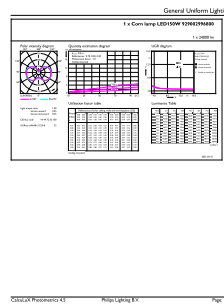

Mechanical and housing	
Bulb Finish	Clear
Bulb Material	Plastic
Bulb Shape	Corncob
Product data	
Order product name	150CC/LED/850/LS EX39 G2 BB 3/1
EAN/UPC - Product	046677564117
Order code	929002996804
Numerator - Quantity Per Pack	1
Numerator - Packs per outer box	3
Material Nr. (12NC)	929002996804
Net Weight (Piece)	0.891 kg

LED Corn Cobs

Dimensional drawing

150CC/LED/850/LS EX39 G2 BB 3/1

Product	D	C
150CC/LED/850/LS EX39 G2 BB 3/1	102 mm	211 mm

Photometric data

LEDTForce LS 115W Corncob EX39-LDD

LEDTForce LS 150W Corncob EX39 850-GUL