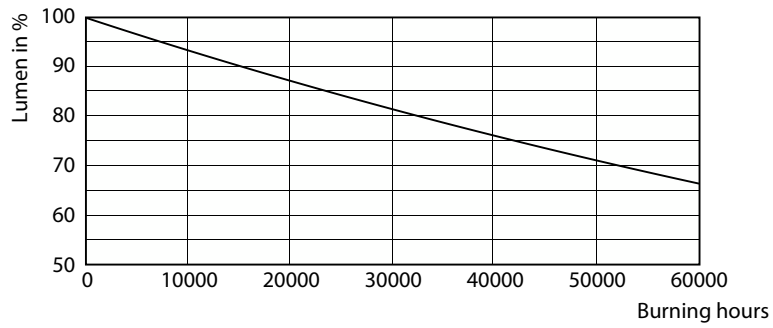

LED Corn Cobs

Lifetime

50K