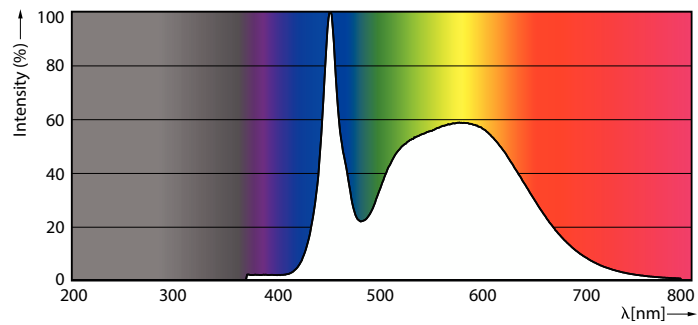

LED Corn Cobs

Dimensional drawing

150CC/LED/850/LS EX39 G2 BB 3/1

Product	D	C
150CC/LED/850/LS EX39 G2 BB 3/1	102 mm	211 mm

Photometric data

LEDTForce LS 115W Corncob EX39-LDD

LEDTForce LS 150W Corncob EX39 850-GUL