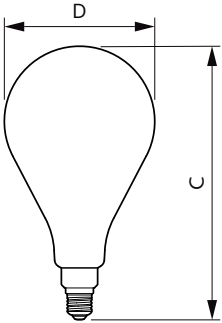

| Wattage Equivalent | 28 W |
|---------------------------------|----------------|
| Starting Time (Nom) | 0.5 s |
| Warm Up Time to 60% Light (Nom) | 0.5 s |
| Power Factor (Nom) | 0.7 |
| Voltage (Nom) | 220-240 V |
| Temperature | |
| T-Case Maximum (Nom) | 45 °C |
| Controls and dimming | |
| Dimmable | No |
| Mechanical and housing | |
| Bulb Finish | Amber |
| Bulb Shape | A160 [A160mm] |
| Approval and application | |
| Energy Consumption kWh/1000 h | 5 kWh |

| | |
|---------------------------------|--------------|
| Numerator - Packs per outer box | 2 |
| Material Nr. (12NC) | 929002983801 |
| Net Weight (Piece) | 0.230 kg |

Dimensional drawing

LED classic-giant 28W E27 A160 GOLD ND

| Product | D | C |
|--|--------|--------|
| LED classic-giant 28W E27 A160 GOLD ND | 162 mm | 293 mm |

Photometric data

LEDbulb SLR A160 4,5W E27 818 Amber-LDD

LEDbulb SLR 4,5W A160 E27 818 Amber-GUL

LEDbulb SLR 4,5W A160 E27 818 Amber-POC