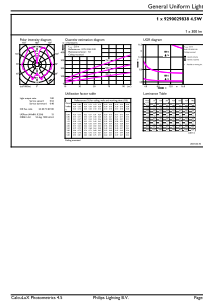

| | |
|---------------------------------|--------------|
| Numerator - Packs per outer box | 2 |
| Material Nr. (12NC) | 929002983801 |
| Net Weight (Piece) | 0.230 kg |

Dimensional drawing

LED classic-giant 28W E27 A160 GOLD ND

| Product | D | C |
|--|--------|--------|
| LED classic-giant 28W E27 A160 GOLD ND | 162 mm | 293 mm |

Photometric data

LEDbulb SLR A160 4,5W E27 818 Amber-LDD

LEDbulb SLR 4,5W A160 E27 818 Amber-GUL

LEDbulb SLR 4,5W A160 E27 818 Amber-POC