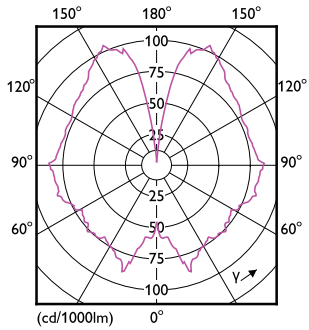

Product data

| General information | |
|---------------------------------------|---------------------|
| Cap-Base | E27 [E27] |
| EU RoHS compliant | Yes |
| Nominal Lifetime (Nom) | 15000 h |
| Switching Cycle | 20000X |
| Light technical | |
| Color Code | 818 [CCT of 1800K] |
| Luminous Flux (Nom) | 300 lm |
| Color Designation | 1800 |
| Correlated Color Temperature (Nom) | 1800 K |
| Luminous Efficacy (rated) (Nom) | 66.00 lm/W |
| Color Consistency | <6 |
| Color Rendering Index (Nom) | 80 |
| LLMF At End Of Nominal Lifetime (Nom) | 70 % |
| Operating and electrical | |
| Input Frequency | 50 to 60 Hz |
| Power (Nom) | 4.5 W |
| Lamp Current (Nom) | 40 mA |

| Wattage Equivalent | 28 W |
|---------------------------------|----------------|
| Starting Time (Nom) | 0.5 s |
| Warm Up Time to 60% Light (Nom) | 0.5 s |
| Power Factor (Nom) | 0.7 |
| Voltage (Nom) | 220-240 V |
| Temperature | |
| T-Case Maximum (Nom) | 45 °C |
| Controls and dimming | |
| Dimmable | No |
| Mechanical and housing | |
| Bulb Finish | Amber |
| Bulb Shape | A160 [A160mm] |
| Approval and application | |
| Energy Consumption kWh/1000 h | 5 kWh |

| | |
|---------------------------------|--------------|
| Numerator - Packs per outer box | 2 |
| Material Nr. (12NC) | 929002983801 |
| Net Weight (Piece) | 0.230 kg |

Dimensional drawing

LED classic-giant 28W E27 A160 GOLD ND

| Product | D | C |
|--|--------|--------|
| LED classic-giant 28W E27 A160 GOLD ND | 162 mm | 293 mm |

Photometric data

LEDbulb SLR A160 4,5W E27 818 Amber-LDD

LEDbulb SLR 4,5W A160 E27 818 Amber-GUL

LEDbulb SLR 4,5W A160 E27 818 Amber-POC