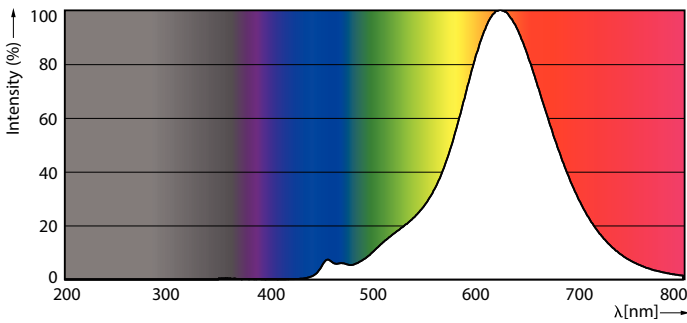

Product data

| General information | |
|---------------------------------------|---------------------|
| Cap-Base | E27 [E27] |
| EU RoHS compliant | Yes |
| Nominal Lifetime (Nom) | 15000 h |
| Switching Cycle | 20000X |
| Light technical | |
| Color Code | 818 [CCT of 1800K] |
| Luminous Flux (Nom) | 300 lm |
| Color Designation | 1800 |
| Correlated Color Temperature (Nom) | 1800 K |
| Luminous Efficacy (rated) (Nom) | 66.00 lm/W |
| Color Consistency | <6 |
| Color Rendering Index (Nom) | 80 |
| LLMF At End Of Nominal Lifetime (Nom) | 70 % |
| Operating and electrical | |
| Input Frequency | 50 to 60 Hz |
| Power (Nom) | 4.5 W |
| Lamp Current (Nom) | 40 mA |

| Wattage Equivalent | 28 W |
|---------------------------------|----------------|
| Starting Time (Nom) | 0.5 s |
| Warm Up Time to 60% Light (Nom) | 0.5 s |
| Power Factor (Nom) | 0.7 |
| Voltage (Nom) | 220-240 V |
| Temperature | |
| T-Case Maximum (Nom) | 45 °C |
| Controls and dimming | |
| Dimmable | No |
| Mechanical and housing | |
| Bulb Finish | Amber |
| Bulb Shape | A160 [A160mm] |
| Approval and application | |
| Energy Consumption kWh/1000 h | 5 kWh |

| Product | D | C |
|--|--------|--------|
| LED classic-giant 28W E27 A160 GOLD ND | 162 mm | 293 mm |

Photometric data

LEDbulb SLR A160 4,5W E27 818 Amber-LDD

LEDbulb SLR 4,5W A160 E27 818 Amber-GUL

LEDbulb SLR 4,5W A160 E27 818 Amber-POC