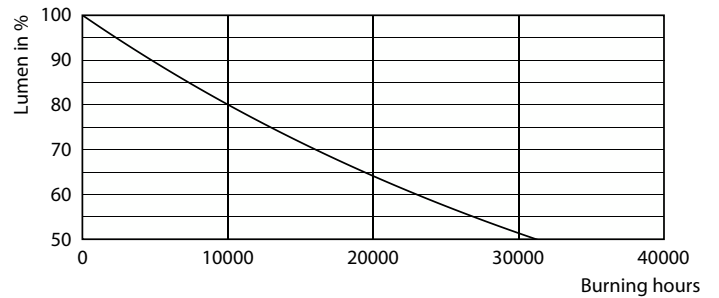

Product data

General Information	
Lighting Technology	LED
Switching Cycle	20,000
Nominal lifetime	15,000 hour(s)
Cap-Base	E14 [E14]

Light Technical	
Color Code	818 [CCT of 1800K]
Luminous Flux	136 lumen
Color Designation	1800
Correlated Color Temperature (Nom)	1800 K
Luminous Efficacy (rated) (Nom)	54.00 lm/W
Color Consistency	<6
Color rendering index (CRI)	80
LLMF At End Of Nominal Lifetime (Nom)	70 %
Flickering value (PstLM)	1

Master Value Decorative LED candles and lusters

Photometric data

Spectral Power Distribution Colour - MAS VLE LEDCandleD2.5-15WE14
B35GOLDSP G

Lifetime

Life Expectancy Diagram - MAS VLE LEDCandleD2.5-15WE14 B35GOLDSP G