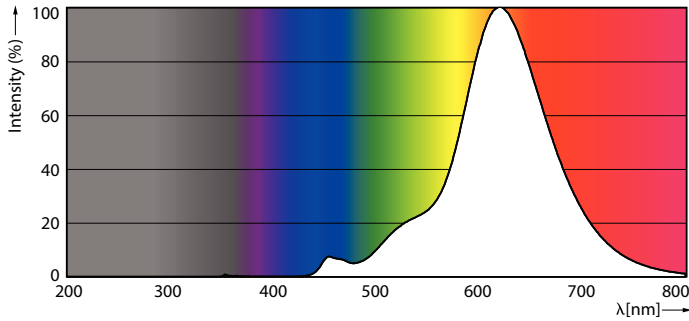

Product data

General Information	
Lighting Technology	LED
Switching Cycle	20,000
Nominal lifetime	15,000 hour(s)
Cap-Base	E14 [E14]

Light Technical	
Color Code	818 [CCT of 1800K]
Luminous Flux	136 lumen
Color Designation	1800
Correlated Color Temperature (Nom)	1800 K
Luminous Efficacy (rated) (Nom)	54.00 lm/W
Color Consistency	<6
Color rendering index (CRI)	80
LLMF At End Of Nominal Lifetime (Nom)	70 %
Flickering value (PstLM)	1

Energy Consumption kWh/1000 h	3 kWh
CE mark	Yes
EU RoHS compliant	Yes

Product Data

Full product code	871951431603400
-------------------	-----------------

Order product name	MAS VLE LEDCandleD2.5-15WE14 B35GOLDSP G
Order code	929002983202
Numerator - Quantity Per Pack	1
Numerator - Packs per outer box	10
Material number (12NC)	929002983202
Full product name	MAS VLE LEDCandleD2.5-15WE14 B35GOLDSP G
EAN/UPC - Case	8719514316041

Dimensional drawing

Product	D	C
MAS VLE LEDCandleD2.5-15WE14 B35GOLDSP G	36 mm	95 mm

Photometric data

General uniform lighting - MAS VLE LEDCandleD2.5-15WE14 B35GOLDSP G

Light Distribution Diagram - MAS VLE LEDCandleD2.5-15WE14 B35GOLDSP G

Master Value Decorative LED candles and lusters

Photometric data

Spectral Power Distribution Colour - MAS VLE LEDCandleD2.5-15WE14
B35GOLDSP G

Lifetime

Life Expectancy Diagram - MAS VLE LEDCandleD2.5-15WE14 B35GOLDSP G