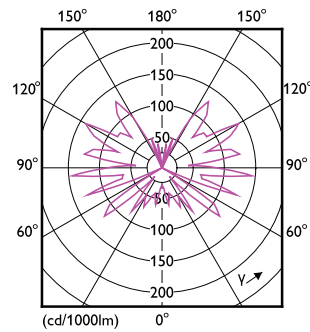

Product data

General Information	
Lighting Technology	LED
Switching Cycle	20,000
Nominal lifetime	15,000 hour(s)
Cap-Base	E14 [E14]

Light Technical	
Color Code	818 [CCT of 1800K]
Luminous Flux	136 lumen
Color Designation	1800
Correlated Color Temperature (Nom)	1800 K
Luminous Efficacy (rated) (Nom)	54.00 lm/W
Color Consistency	<6
Color rendering index (CRI)	80
LLMF At End Of Nominal Lifetime (Nom)	70 %
Flickering value (PstLM)	1

Energy Consumption kWh/1000 h	3 kWh
CE mark	Yes
EU RoHS compliant	Yes

Product Data

Full product code	871951431603400
-------------------	-----------------

Order product name	MAS VLE LEDCandleD2.5-15WE14 B35GOLDSP G
Order code	929002983202
Numerator - Quantity Per Pack	1
Numerator - Packs per outer box	10
Material number (12NC)	929002983202
Full product name	MAS VLE LEDCandleD2.5-15WE14 B35GOLDSP G
EAN/UPC - Case	8719514316041

Dimensional drawing

Product	D	C
MAS VLE LEDCandleD2.5-15WE14 B35GOLDSP G	36 mm	95 mm

Photometric data

General uniform lighting - MAS VLE LEDCandleD2.5-15WE14 B35GOLDSP G

Light Distribution Diagram - MAS VLE LEDCandleD2.5-15WE14 B35GOLDSP G