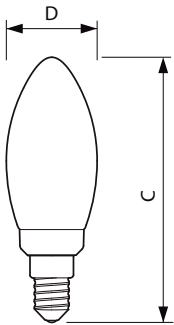

Temperature	
T-Case Maximum (Nom)	38 °C

Master Value Decorative LED candles and lusters

Controls and Dimming

Dimmable	Yes
----------	-----

Mechanical and Housing

Bulb Finish	Amber
Bulb Shape	B35 [B 35mm]

Approval and Application

Dimensional drawing

Product	D	C
MAS VLE LEDCandleD2.5-15WE14 B35GOLDSP G	36 mm	95 mm

Photometric data

General uniform lighting - MAS VLE LEDCandleD2.5-15WE14 B35GOLDSP G

Light Distribution Diagram - MAS VLE LEDCandleD2.5-15WE14 B35GOLDSP G