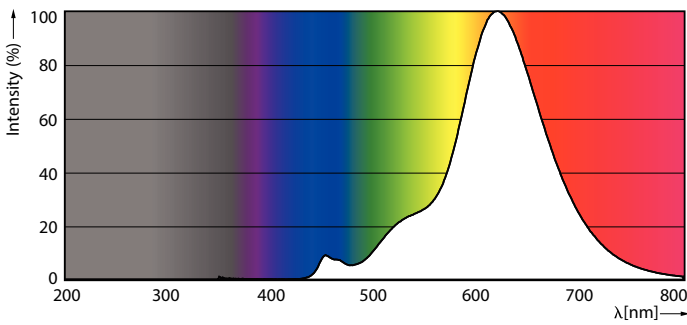

Photometric data

LEDbulb SLR 4W ST64 E27 818 Amber-POC