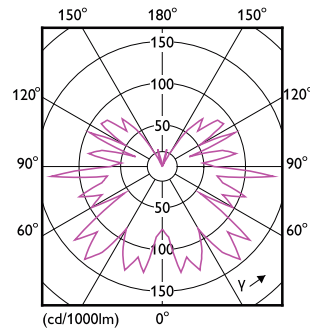

LEDbulb SLR ST64 4W E27 818 Amber-LDD