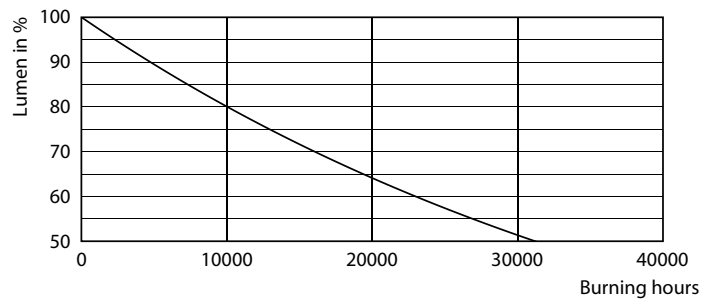

Lumen Maintenance Diagram