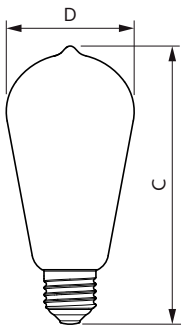

MASTER Value Decorative LED bulbs

Mechanical and housing

Bulb Finish	Amber
Bulb Shape	ST64

Approval and application

Energy Consumption kWh/1000 h	4 kWh
-------------------------------	-------

Product data

Full product code	871951431553200
Order product name	MAS VLE LEDBulbD4-25W E27 ST64 GOLD SP G

EAN/UPC - Product	8719514315532
Order code	929002982902
Numerator - Quantity Per Pack	1
Numerator - Packs per outer box	10
Material Nr. (12NC)	929002982902
Net Weight (Piece)	0.048 kg

Dimensional drawing