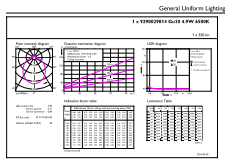

Photometric data

Light Distribution Diagram