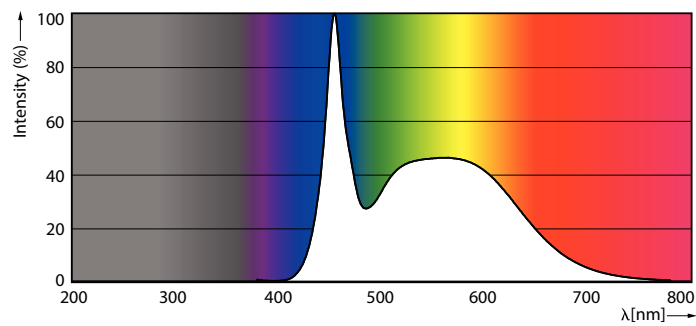

General uniform lighting

Spectral Power Distribution Colour