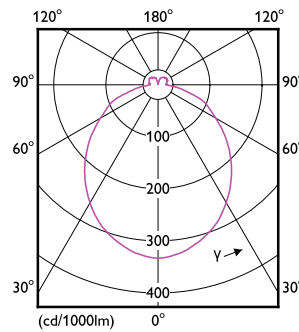

Light Distribution Diagram