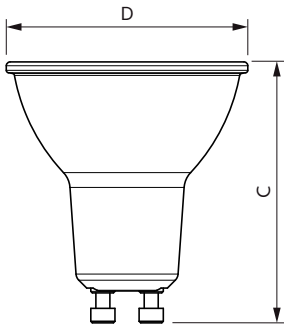

CorePro LEDspot MV

Order product name	Corepro LEDspot 550lm GU10 865 120D
EAN/UPC - Product	8719514308671
Order code	929002981402
Numerator - Quantity Per Pack	1
Numerator - Packs per outer box	10

Material Nr. (12NC)	929002981402
Net Weight (Piece)	0.045 kg

Dimensional drawing

Corepro LEDspot 550lm GU10 865 120D

Product	D	C
Corepro LEDspot 550lm GU10 865 120D	50 mm	54 mm

Photometric data