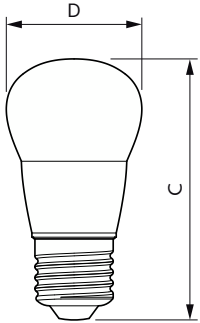

Product data

General information		Starting time (nom.)	
Cap base	E27 [E27]		0.5 s
Nominal lifetime	15,000 h	Warm-up time to 60% light	0.5 s
Switching Cycle	50,000	Power Factor (Fraction)	0.51
Lighting Technology	LED	Voltage (nom.)	220-240 V
Flux measurement reference	Sphere	Temperature	
Light technical		T-Case maximum (nom.)	79 °C
Colour Code	827 [CCT of 2700K]	Controls and dimming	
Luminous Flux	470 lm	Dimmable	No
Colour designation	Warm White (WW)	Mechanical and housing	
Correlated Colour Temperature	2700 K	Lamp Finish	Frosted
Luminous Efficacy (rated) (Nom)	94.00 lm/W	Bulb shape	P45 [P 45 mm]
Colour consistency	<6	Approval and application	
Colour rendering index (CRI)	80	Energy Efficiency Class	F
LLMF at end of nominal lifetime (nom.)	70 %	Energy consumption kWh/1,000 hours	5 kWh
Operating and electrical		EPREL registration number	453202
Line Frequency	50 to 60 Hz	CE mark	Yes
Input frequency	50 to 60 Hz	EU RoHS compliant	Yes
Power Consumption	5 W		
Lamp current (nom.)	44 mA		
Wattage equivalent	40 W		

Material number (12NC)	929002969402
Full product name	Corepro Lustre ND 5-40W E27 827 P45 FR
EAN/UPC – Case	8719514312630

Dimensional drawing

Product	D	C
Corepro Lustre ND 5-40W E27 827 P45 FR	45 mm	88 mm