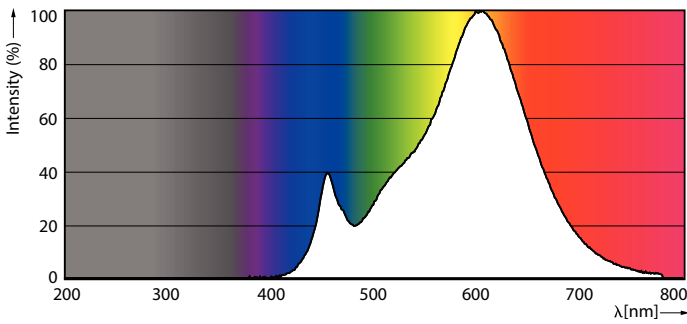

General uniform lighting - Corepro Lustre ND 5-40W E27 827 P45 FR

Spectral Power Distribution Colour - Corepro Lustre ND 5-40W E27 827 P45 FR