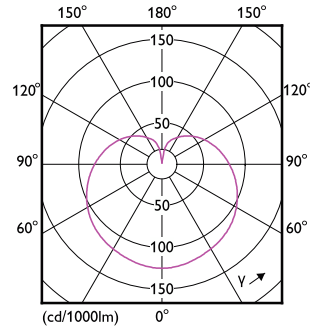

Light Distribution Diagram - Corepro Lustre ND 5-40W E27 827 P45 FR