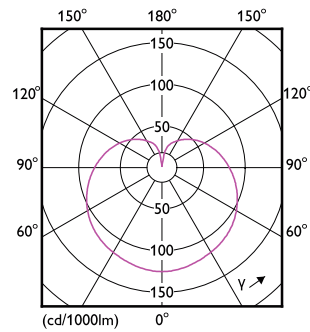

LEDLustre Corepro P45 5W E27 827 FR-LDD