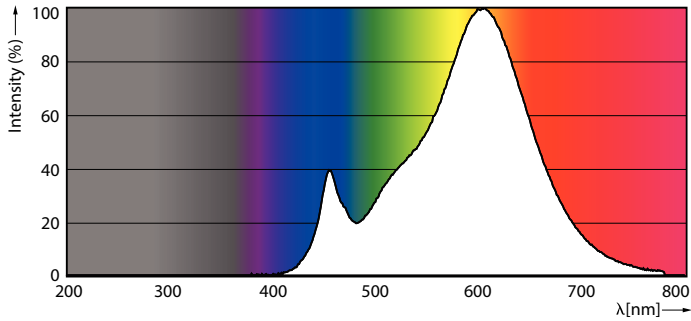

CorePro Plastic LEDcandles & lusters

Photometric data

LEDLustre Corepro 5W P45 E27 827 FR-POC