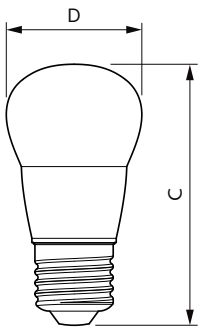

CorePro Plastic LEDcandles & lusters

Mechanical and housing

Bulb Finish	Frosted
Bulb Shape	P45 [P 45mm]

Approval and application

Energy Efficiency Class	F
Energy Consumption kWh/1000 h	5 kWh
EPREL Registration Number	453202

Product data

Full product code	871951431262300

Order product name	Corepro Lustre ND 5-40W E27 827 P45 FR
EAN/UPC - Product	8719514312623
Order code	929002969402
Numerator - Quantity Per Pack	1
Numerator - Packs per outer box	10
Material Nr. (12NC)	929002969402
Net Weight (Piece)	0.026 kg

Dimensional drawing

Corepro Lustre ND 5-40W E27 827 P45 FR

Product	D	C
Corepro Lustre ND 5-40W E27 827 P45 FR	45 mm	88 mm