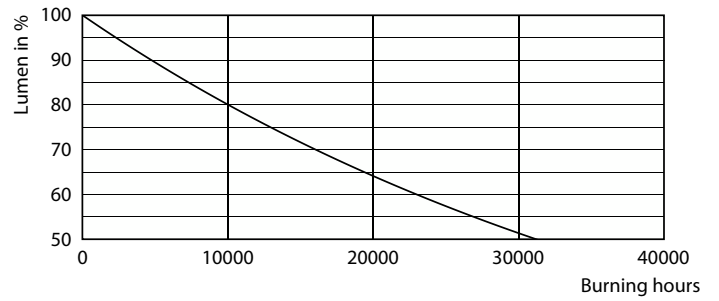

Lumen Maintenance Diagram