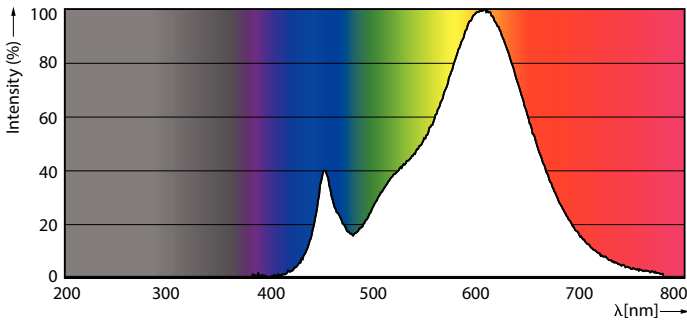

Photometric data

Spectral Power Distribution Colour - CorePro lustre ND 2.8-25W E14 827 P45 FR

General uniform lighting - CorePro lustre ND 2.8-25W E14 827 P45 FR