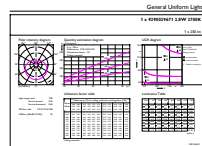

General uniform lighting - CorePro lustre ND 2.8-25W E14 827 P45 FR