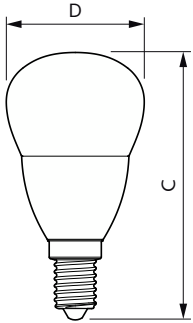

Product data

General information		Starting time (nom.)	
Cap base	E14 [E14]		0.5 s
Nominal lifetime	15,000 h	Warm-up time to 60% light	0.5 s
Switching Cycle	50,000	Power Factor (Fraction)	0.41
Lighting Technology	LED	Voltage (nom.)	220-240 V
Flux measurement reference	Sphere		
Light technical		Temperature	
Colour Code	827 [CCT of 2700K]	T-Case maximum (nom.)	63 °C
Luminous Flux	250 lm		
Colour designation	Warm White (WW)	Controls and dimming	
Correlated Colour Temperature	2700 K	Dimmable	No
Luminous Efficacy (rated) (Nom)	89.00 lm/W		
Colour consistency	<6	Mechanical and housing	
Colour rendering index (CRI)	80	Lamp Finish	Frosted
LLMF at end of nominal lifetime (nom.)	70 %	Bulb shape	P45 [P 45 mm]
Operating and electrical			
Line Frequency	50 to 60 Hz	Approval and application	
Input frequency	50 to 60 Hz	Energy Efficiency Class	F
Power Consumption	2.8 W	Energy consumption kWh/1,000 hours	3 kWh
Lamp current (nom.)	28 mA	EPREL registration number	453196
Wattage equivalent	25 W	CE mark	Yes
		EU RoHS compliant	Yes

Material number (12NC)	929002967102
Full product name	CorePro lustre ND 2.8-25W E14 827 P45 FR
EAN/UPC – Case	8719514312456

Dimensional drawing

Product	D	C
CorePro lustre ND 2.8-25W E14 827 P45 FR	35 mm	106 mm