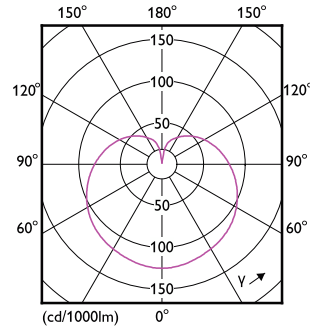

Photometric data

Light Distribution Diagram - CorePro lustre ND 2.8-25W E14 827 P45 FR

General uniform lighting - CorePro lustre ND 2.8-25W E14 827 P45 FR