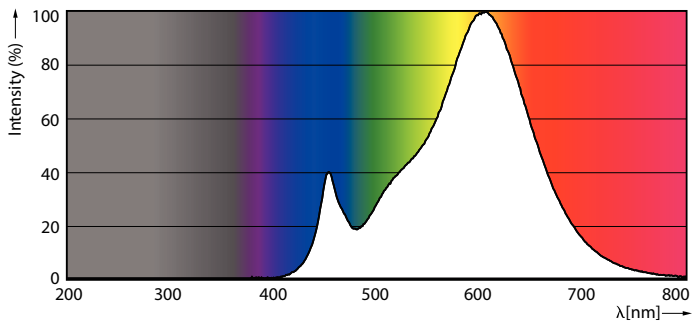

Product data

General information		Starting Time (Nom)	
Cap-Base	E27 [E27]		0.5 s
EU RoHS compliant	Yes	Power Factor (Nom)	0.51
Nominal Lifetime (Nom)	15000 h	Voltage (Nom)	220-240 V
Switching Cycle	50000X		
Light technical		Temperature	
Color Code	827 [CCT of 2700K]	T-Case Maximum (Nom)	85 °C
Beam Angle (Nom)	120 °		
Luminous Flux (Nom)	1150 lm	Controls and dimming	
Color Designation	Warm White (WW)	Dimmable	No
Correlated Color Temperature (Nom)	2700 K		
Luminous Efficacy (rated) (Nom)	115.00 lm/W	Mechanical and housing	
Color Consistency	<6	Bulb Finish	Frosted
Color Rendering Index (Nom)	80	Bulb Shape	R80 [R 80mm]
LLMF At End Of Nominal Lifetime (Nom)	70 %		
Operating and electrical		Approval and application	
Input Frequency	50 to 60 Hz	Suitable For Accent Lighting	No
Power (Nom)	10 W	Energy Consumption kWh/1000 h	10 kWh
Lamp Current (Nom)	85 mA		
Wattage Equivalent	80 W	Product data	
		Full product code	871951431204300
		Order product name	ESS LEDspot 10W 1150lm E27 R80 827
		EAN/UPC - Product	8719514312043

CorePro LEDspot MV

Order code	929002966187
Numerator - Quantity Per Pack	1
Numerator - Packs per outer box	12
Material Nr. (12NC)	929002966187

Net Weight (Piece)	0.036 kg
--------------------	----------

Dimensional drawing

ESS LEDspot 10W 1150lm E27 R80 827

Product	D	C
ESS LEDspot 10W 1150lm E27 R80 827	80 mm	115 mm

Photometric data

LEDspot 10W 1150lm E27 R80 827

LEDspots ESS 10W R80 E27 827 120D-POC

LEDspots ESS 10W R80 E27 827 120D-GUL