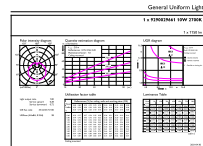

Product data

General information		Starting Time (Nom)	
Cap-Base	E27 [E27]		0.5 s
EU RoHS compliant	Yes	Power Factor (Nom)	0.51
Nominal Lifetime (Nom)	15000 h	Voltage (Nom)	220-240 V
Switching Cycle	50000X		
Light technical		Temperature	
Color Code	827 [CCT of 2700K]	T-Case Maximum (Nom)	85 °C
Beam Angle (Nom)	120 °		
Luminous Flux (Nom)	1150 lm	Controls and dimming	
Color Designation	Warm White (WW)	Dimmable	No
Correlated Color Temperature (Nom)	2700 K		
Luminous Efficacy (rated) (Nom)	115.00 lm/W	Mechanical and housing	
Color Consistency	<6	Bulb Finish	Frosted
Color Rendering Index (Nom)	80	Bulb Shape	R80 [R 80mm]
LLMF At End Of Nominal Lifetime (Nom)	70 %		
Operating and electrical		Approval and application	
Input Frequency	50 to 60 Hz	Suitable For Accent Lighting	No
Power (Nom)	10 W	Energy Consumption kWh/1000 h	10 kWh
Lamp Current (Nom)	85 mA		
Wattage Equivalent	80 W	Product data	
		Full product code	871951431204300
		Order product name	ESS LEDspot 10W 1150lm E27 R80 827
		EAN/UPC - Product	8719514312043

CorePro LEDspot MV

Order code	929002966187
Numerator - Quantity Per Pack	1
Numerator - Packs per outer box	12
Material Nr. (12NC)	929002966187

Net Weight (Piece)	0.036 kg
--------------------	----------

Dimensional drawing

ESS LEDspot 10W 1150lm E27 R80 827

Product	D	C
ESS LEDspot 10W 1150lm E27 R80 827	80 mm	115 mm

Photometric data

LEDspot 10W 1150lm E27 R80 827

LEDspots ESS 10W R80 E27 827 120D-POC

LEDspots ESS 10W R80 E27 827 120D-GUL