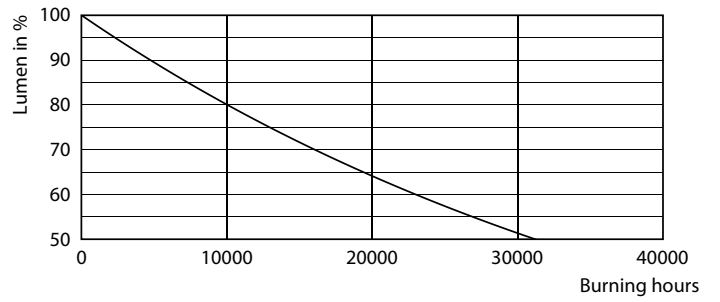

CorePro LEDspot MV

Lifetime

Lumen Maintenance Diagram