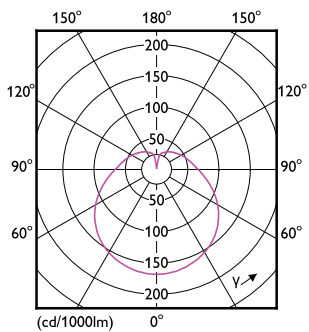

Product data

General information		Starting Time (Nom)	
Cap-Base	E27 [E27]		0.5 s
EU RoHS compliant	Yes	Power Factor (Nom)	0.51
Nominal Lifetime (Nom)	15000 h	Voltage (Nom)	220-240 V
Switching Cycle	50000X		
Light technical		Temperature	
Color Code	827 [CCT of 2700K]	T-Case Maximum (Nom)	85 °C
Beam Angle (Nom)	120 °		
Luminous Flux (Nom)	1150 lm	Controls and dimming	
Color Designation	Warm White (WW)	Dimmable	No
Correlated Color Temperature (Nom)	2700 K		
Luminous Efficacy (rated) (Nom)	115.00 lm/W	Mechanical and housing	
Color Consistency	<6	Bulb Finish	Frosted
Color Rendering Index (Nom)	80	Bulb Shape	R80 [R 80mm]
LLMF At End Of Nominal Lifetime (Nom)	70 %		
Operating and electrical		Approval and application	
Input Frequency	50 to 60 Hz	Suitable For Accent Lighting	No
Power (Nom)	10 W	Energy Consumption kWh/1000 h	10 kWh
Lamp Current (Nom)	85 mA		
Wattage Equivalent	80 W	Product data	
		Full product code	871951431204300
		Order product name	ESS LEDspot 10W 1150lm E27 R80 827
		EAN/UPC - Product	8719514312043

CorePro LEDspot MV

Order code	929002966187
Numerator - Quantity Per Pack	1
Numerator - Packs per outer box	12
Material Nr. (12NC)	929002966187

Net Weight (Piece)	0.036 kg
--------------------	----------

Dimensional drawing

ESS LEDspot 10W 1150lm E27 R80 827

Product	D	C
ESS LEDspot 10W 1150lm E27 R80 827	80 mm	115 mm

Photometric data

LEDspot 10W 1150lm E27 R80 827

LEDspots ESS 10W R80 E27 827 120D-POC

LEDspots ESS 10W R80 E27 827 120D-GUL

LEDspots ESS 10W R80 E27 827 120D-LDD

CorePro LEDspot MV

Lifetime

Life Expectancy Diagram

Lumen Maintenance Diagram