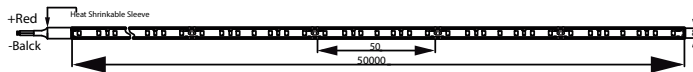

MASTER LED Strip

Product data

Full product code	871951434460000
Order product name	Master LEDstrip 16.6W940 2000LM/M 5M
EAN/UPC - Product	8719514344600
Order code	929002697702
Numerator - Quantity Per Pack	1

Numerator - Packs per outer box	10
Material Nr. (12NC)	929002697702
Net Weight (Piece)	0.100 kg

Dimensional drawing