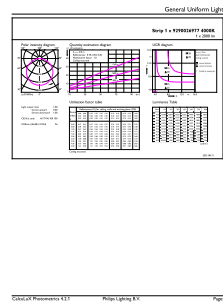

MASTER LED Strip

Master LEDstrip 16.6W940 2000LM/M 5M

A complete family delivering superior light with great uniformity and safety. Choose the best fit for every projects, from 5 lumen packs/wattages, and 4 CCTs, and enjoy great reliable performance free of maintenance

Overall width	8 mm
Overall height	1.3 mm
Approval and application	
Ingress protection code	IP20 [Finger-protected]
Mech. impact protection code	IK00 [No protection]
Initial performance (IEC compliant)	
Initial luminous flux (system flux)	0 lm
Luminous flux tolerance	+/-10%
Initial LED luminaire efficacy	120.00 lm/W
Init. Corr. Color Temperature	4000 K
Init. Color Rendering Index	80
Initial chromaticity	(0.3818, 0.3797) 3SDCM
Initial input power	67 W
Power consumption tolerance	+/-10%
Over time performance (IEC compliant)	
Median useful life L70B50	60000 h
Application conditions	
Ambient temperature range	-20 to +40 °C
Maximum dim level	10% (depends on dimmer, ELV)

MASTER LED Strip

Product data

Full product code	871951434460000
Order product name	Master LEDstrip 16.6W940 2000LM/M 5M
EAN/UPC - Product	8719514344600
Order code	929002697702
Numerator - Quantity Per Pack	1

Numerator - Packs per outer box	10
Material Nr. (12NC)	929002697702
Net Weight (Piece)	0.100 kg

Dimensional drawing

MAS LEDstrip 16.6W940 2000LM/M 5M

Photometric data

MAS LEDstrip 16,6W 940 2000LM 5M-LDD

MAS LEDstrip 16,6W 940 2000LM 5M-GUL