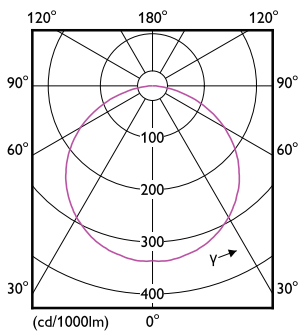

Overall width	8 mm
Overall height	1.3 mm
Approval and application	
Ingress protection code	IP20 [Finger-protected]
Mech. impact protection code	IK00 [No protection]
Initial performance (IEC compliant)	
Initial luminous flux (system flux)	0 lm
Luminous flux tolerance	+/-10%
Initial LED luminaire efficacy	120.00 lm/W
Init. Corr. Color Temperature	4000 K
Init. Color Rendering Index	80
Initial chromaticity	(0.3818, 0.3797) 3SDCM
Initial input power	67 W
Power consumption tolerance	+/-10%
Over time performance (IEC compliant)	
Median useful life L70B50	60000 h
Application conditions	
Ambient temperature range	-20 to +40 °C
Maximum dim level	10% (depends on dimmer, ELV)

Numerator - Packs per outer box	10
Material Nr. (12NC)	929002697702
Net Weight (Piece)	0.100 kg

Dimensional drawing

MAS LEDstrip 16.6W940 2000LM/M 5M

Photometric data

MAS LEDstrip 16,6W 940 2000LM 5M-LDD

MAS LEDstrip 16,6W 940 2000LM 5M-GUL