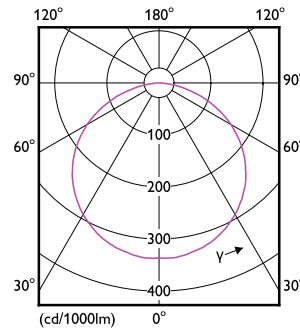

Overall width	8 mm
Overall height	1.3 mm
Approval and application	
Ingress protection code	IP20 [Finger-protected]
Energy Efficiency Class	F
Mech. impact protection code	IK00 [No protection]
EPREL Registration Number	620731
Initial performance (IEC compliant)	
Initial luminous flux (system flux)	0 lm
Luminous flux tolerance	+/-10%
Initial LED luminaire efficacy	110.00 lm/W
Init. Corr. Color Temperature	3000 K
Init. Color Rendering Index	80
Initial chromaticity	(0.4338, 0.403) 3SDCM
Initial input power	67 W
Power consumption tolerance	+/-10%
Over time performance (IEC compliant)	
Median useful life L70B50	60000 h
Application conditions	
Ambient temperature range	-20 to +40 °C

Numerator - Quantity Per Pack	1
Numerator - Packs per outer box	10
Material Nr. (12NC)	929002697602
Net Weight (Piece)	0.100 kg

Dimensional drawing

MAS LEDstrip 16.6W930 1830LM/M 5M

Photometric data

MAS LEDstrip 16,6W 930 1830LM 5M-LDD