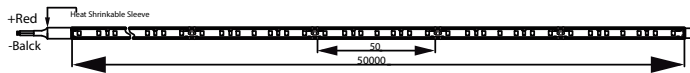

MASTER LED Strip

Maximum dim level	10% (depends on dimmer, ELV)
Product data	
Full product code	871951434458700
Order product name	Master LEDstrip 16.6W930 1830LM/M 5M
EAN/UPC - Product	8719514344587
Order code	929002697602

Numerator - Quantity Per Pack	1
Numerator - Packs per outer box	10
Material Nr. (12NC)	929002697602
Net Weight (Piece)	0.100 kg

Dimensional drawing

MAS LEDstrip 16.6W930 1830LM/M 5M