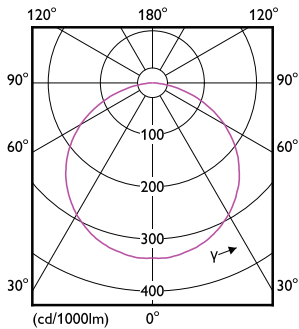

Overall width	8 mm
Overall height	1.3 mm
Approval and application	
Ingress protection code	IP20 [Finger-protected]
Energy Efficiency Class	F
Mech. impact protection code	IK00 [No protection]
EPREL Registration Number	620731
Initial performance (IEC compliant)	
Initial luminous flux (system flux)	0 lm
Luminous flux tolerance	+/-10%
Initial LED luminaire efficacy	110.00 lm/W
Init. Corr. Color Temperature	3000 K
Init. Color Rendering Index	80
Initial chromaticity	(0.4338, 0.403) 3SDCM
Initial input power	67 W
Power consumption tolerance	+/-10%
Over time performance (IEC compliant)	
Median useful life L70B50	60000 h
Application conditions	
Ambient temperature range	-20 to +40 °C

Numerator - Quantity Per Pack	1
Numerator - Packs per outer box	10
Material Nr. (12NC)	929002697602
Net Weight (Piece)	0.100 kg

Dimensional drawing

MAS LEDstrip 16.6W930 1830LM/M 5M

Photometric data

MAS LEDstrip 16,6W 930 1830LM 5M-LDD