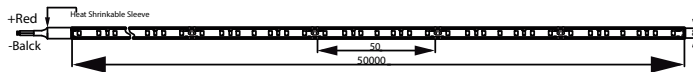

MASTER LED Strip

Product data

Full product code	871951434452500
Order product name	Master LEDstrip 12.5W940 1500LM/M 5M
EAN/UPC - Product	8719514344525
Order code	929002697302
Numerator - Quantity Per Pack	1

Numerator - Packs per outer box	10
Material Nr. (12NC)	929002697302
Net Weight (Piece)	0.100 kg

Dimensional drawing