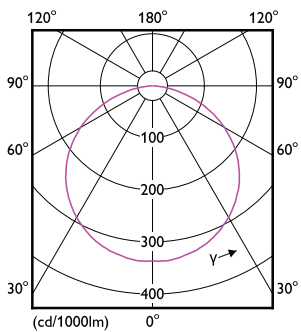

Overall width	8 mm
Overall height	1.3 mm
Approval and application	
Ingress protection code	IP20 [Finger-protected]
Mech. impact protection code	IK00 [No protection]
Initial performance (IEC compliant)	
Initial luminous flux (system flux)	0 lm
Luminous flux tolerance	+/-10%
Initial LED luminaire efficacy	120.00 lm/W
Init. Corr. Color Temperature	4000 K
Init. Color Rendering Index	80
Initial chromaticity	(0.3818, 0.3797) 3SDCM
Initial input power	52 W
Power consumption tolerance	+/-10%
Over time performance (IEC compliant)	
Median useful life L70B50	60000 h
Application conditions	
Ambient temperature range	-20 to +40 °C
Maximum dim level	10% (depends on dimmer, ELV)

Numerator - Packs per outer box	10
Material Nr. (12NC)	929002697302
Net Weight (Piece)	0.100 kg

Dimensional drawing

MAS LEDstrip 12.5W940 1500LM/M 5M

Photometric data

MAS LEDstrip 12,5W 940 1500LM 5M-LDD

MAS LEDstrip 12,5W 940 1500LM 5M-GUL