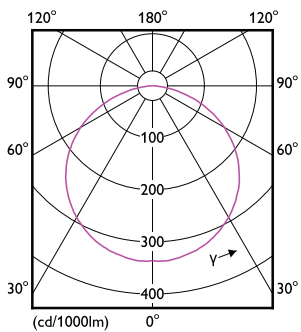

Overall width	8 mm
Overall height	1.3 mm
Approval and application	
Ingress protection code	IP20 [Finger-protected]
Mech. impact protection code	IK00 [No protection]
Initial performance (IEC compliant)	
Initial luminous flux (system flux)	0 lm
Luminous flux tolerance	+/-10%
Initial LED luminaire efficacy	108.00 lm/W
Init. Corr. Color Temperature	2700 K
Init. Color Rendering Index	80
Initial chromaticity	(0.4578, 0.4101) 3SDCM
Initial input power	52 W
Power consumption tolerance	+/-10%
Over time performance (IEC compliant)	
Median useful life L70B50	60000 h
Application conditions	
Ambient temperature range	-20 to +40 °C
Maximum dim level	10% (depends on dimmer, ELV)

Numerator - Packs per outer box	10
Material Nr. (12NC)	929002697102
Net Weight (Piece)	0.100 kg

Dimensional drawing

MAS LEDstrip 12.5W927 1380LM/M 5M

Photometric data

MAS LEDstrip 12,5W 927 1380LM 5M-LDD

MAS LEDstrip 12,5W 927 1380LM 5M-GUL