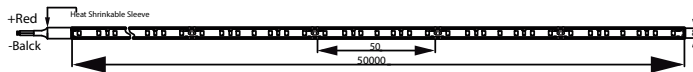

MASTER LED Strip

Product data

Full product code	871951434448800
Order product name	Master LEDstrip 12.5W927 1380LM/M 5M
EAN/UPC - Product	8719514344488
Order code	929002697102
Numerator - Quantity Per Pack	1

Numerator - Packs per outer box	10
Material Nr. (12NC)	929002697102
Net Weight (Piece)	0.100 kg

Dimensional drawing